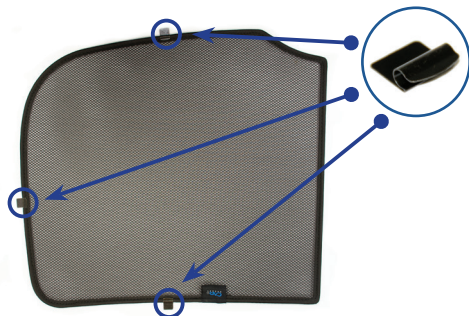

Installation

SSANGYONG KORANDO 5DR
SSA-KORA-5-A

Components Needed

Tailgate Shade Installation

STEP 1