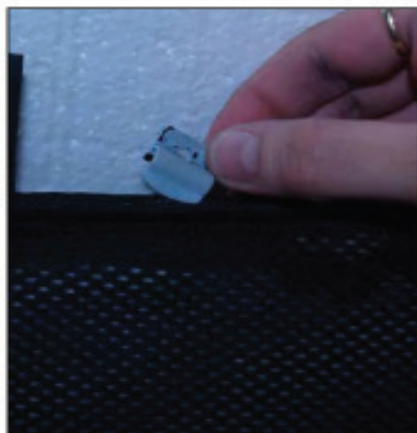

Installation Manual

SSANGYONG RODIUS 5DR
SSA-RODI-5-A

COMPONENTS INCLUDED

X2

X2

X2

X2

CL-M02 x 10

CL-M12 x 2

CL-M03 x 4

CL-M04 x 2

Installation

SSANGYONG RODIUS 5DR
SSA-RODI-5-A

SIDE SHADE INSTALLATION

x2

Installation