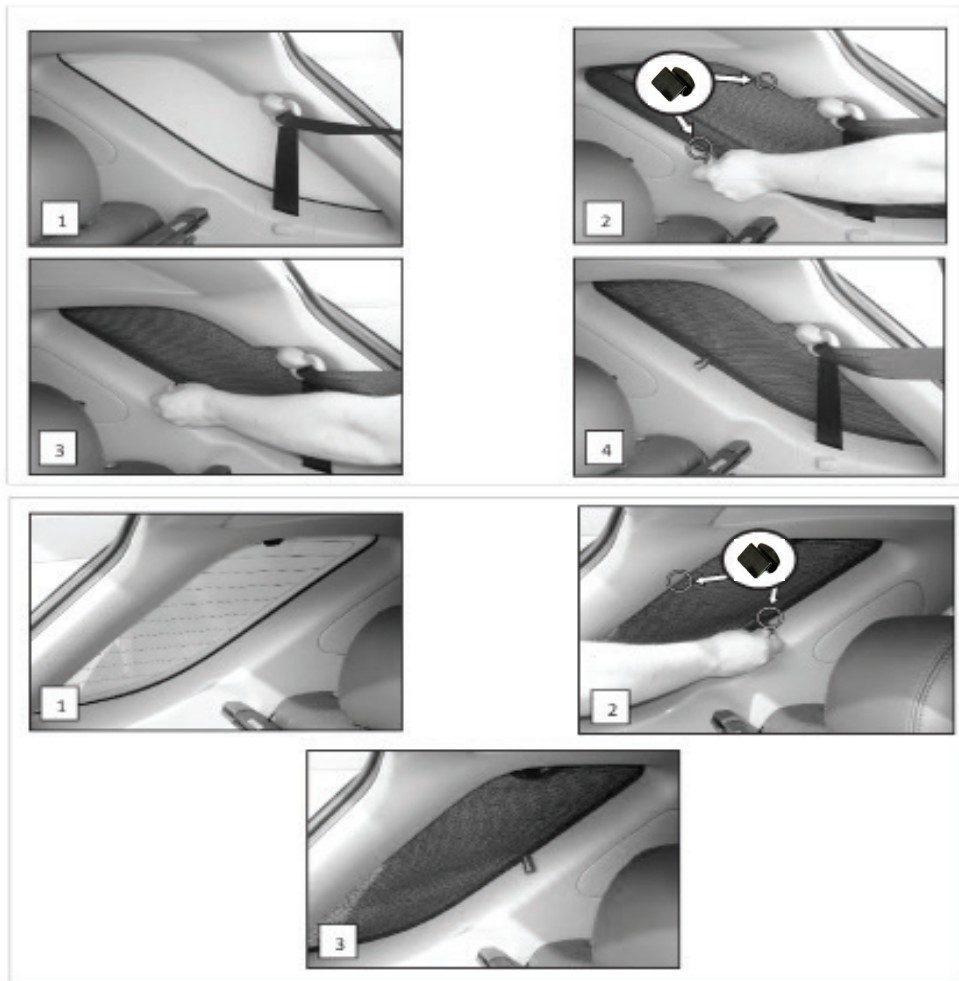

Installation

SUBARU IMPREZA ESTATE
SUB-IMPR-E-A