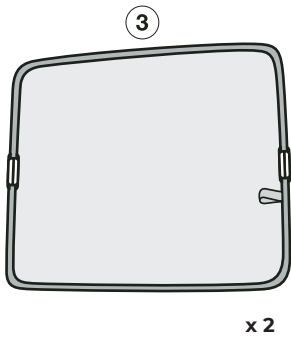

Installation Manual

SUZUKI GRAND VITARA 5DR
SUZ-GV-5-A

COMPONENTS INCLUDED

FIXING CLIPS

CL-P01 x 4

CL-P02 x 4

CL-M01 x 4

CL-W01 x 1

Installation

SUZUKI GRAND VITARA 5DR

SUZ-GV-5-A

SIDE & TAILGATE SHADE INSTALLATION

WARNING:

Read these fitting instructions carefully before you start the installation. Rear passenger windows must not be lowered more than 1/3 whilst the blinds are fitted and the vehicle is in motion. On installation care must be taken not to scratch any paintwork with clips.