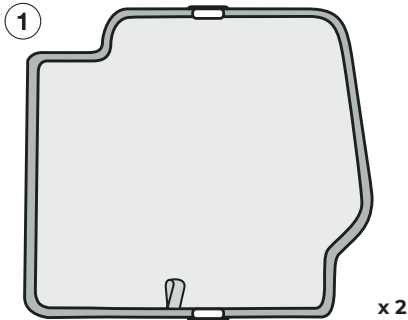

Installation Manual

SUZUKI GRAND VITARA 5DR
SUZ-GV-5-A

COMPONENTS INCLUDED

FIXING CLIPS

CL-P01 x 4

CL-P02 x 4

CL-M01 x 4

CL-W01 x 1

Installation

SUZUKI GRAND VITARA 5DR

SUZ-GV-5-A

SIDE & TAILGATE SHADE INSTALLATION

WARNING:

Read these fitting instructions carefully before you start the installation. Rear passenger windows must not be lowered more than 1/3 whilst the blinds are fitted and the vehicle is in motion. On installation care must be taken not to scratch any paintwork with clips.