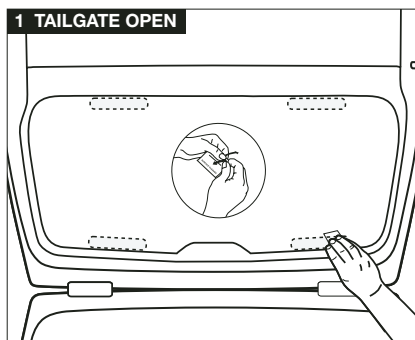

Installation Manual

SUZUKI GRAND VITARA 5DR
SUZ-GV-5-A

COMPONENTS INCLUDED

FIXING CLIPS

CL-P01 x 4

CL-P02 x 4

CL-M01 x 4

CL-W01 x 1

Installation

SUZUKI GRAND VITARA 5DR

SUZ-GV-5-A

SIDE & TAILGATE SHADE INSTALLATION

WARNING:

Read these fitting instructions carefully before you start the installation. Rear passenger windows must not be lowered more than 1/3 whilst the blinds are fitted and the vehicle is in motion. On installation care must be taken not to scratch any paintwork with clips.