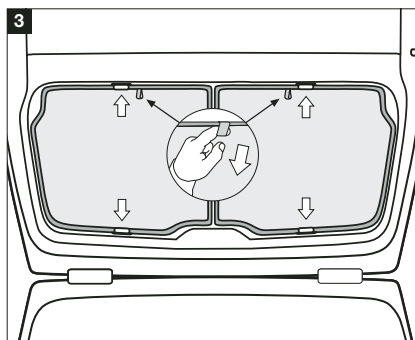

Installation Manual

SUZUKI GRAND VITARA 5DR
SUZ-GV-5-A

COMPONENTS INCLUDED

FIXING CLIPS

CL-P01 x 4

CL-P02 x 4

CL-M01 x 4

CL-W01 x 1

Installation

SUZUKI GRAND VITARA 5DR

SUZ-GV-5-A

SIDE & TAILGATE SHADE INSTALLATION

WARNING:

Read these fitting instructions carefully before you start the installation. Rear passenger windows must not be lowered more than 1/3 whilst the blinds are fitted and the vehicle is in motion. On installation care must be taken not to scratch any paintwork with clips.