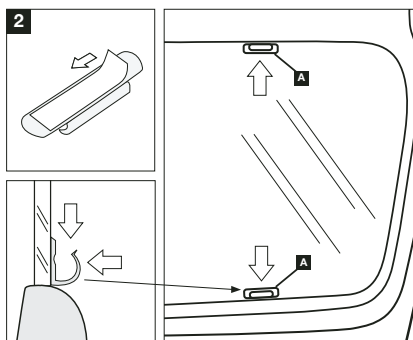

Installation Manual

SUZUKI GRAND VITARA 5DR
SUZ-GV-5-A

COMPONENTS INCLUDED

FIXING CLIPS

CL-P01 x 4

CL-P02 x 4

CL-M01 x 4

CL-W01 x 1

Installation

SUZUKI GRAND VITARA 5DR

SUZ-GV-5-A

SIDE & TAILGATE SHADE INSTALLATION

WARNING:

Read these fitting instructions carefully before you start the installation. Rear passenger windows must not be lowered more than 1/3 whilst the blinds are fitted and the vehicle is in motion. On installation care must be taken not to scratch any paintwork with clips.