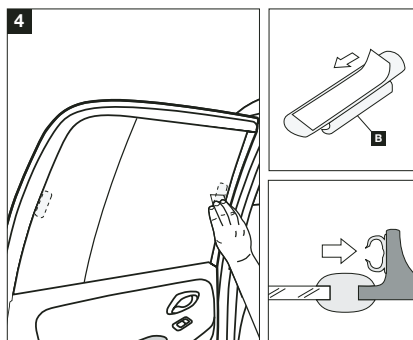

Installation Manual

SUZUKI GRAND VITARA 5DR
SUZ-GV-5-A

COMPONENTS INCLUDED

FIXING CLIPS

CL-P01 x 4

CL-P02 x 4

CL-M01 x 4

CL-W01 x 1

Installation

SUZUKI GRAND VITARA 5DR

SUZ-GV-5-A

SIDE & TAILGATE SHADE INSTALLATION

WARNING:

Read these fitting instructions carefully before you start the installation. Rear passenger windows must not be lowered more than 1/3 whilst the blinds are fitted and the vehicle is in motion. On installation care must be taken not to scratch any paintwork with clips.