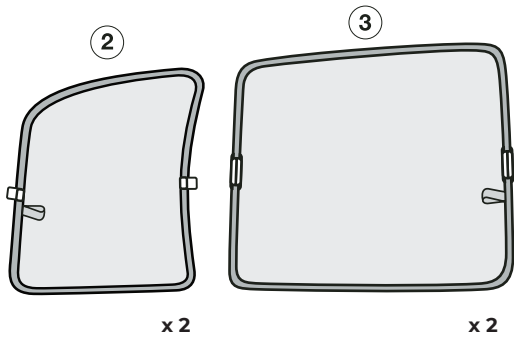

Installation Manual

SUZUKI GRAND VITARA 5DR
SUZ-GV-5-A

COMPONENTS INCLUDED

FIXING CLIPS

CL-P01 x 4

CL-P02 x 4

CL-M01 x 4

CL-W01 x 1

Installation

SUZUKI GRAND VITARA 5DR

SUZ-GV-5-A

SIDE & TAILGATE SHADE INSTALLATION

WARNING:

Read these fitting instructions carefully before you start the installation. Rear passenger windows must not be lowered more than 1/3 whilst the blinds are fitted and the vehicle is in motion. On installation care must be taken not to scratch any paintwork with clips.