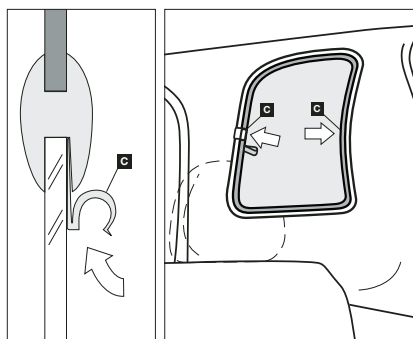

Installation Manual

SUZUKI GRAND VITARA 5DR
SUZ-GV-5-A

COMPONENTS INCLUDED

FIXING CLIPS

CL-P01 x 4

CL-P02 x 4

CL-M01 x 4

CL-W01 x 1

Installation

SUZUKI GRAND VITARA 5DR

SUZ-GV-5-A

SIDE & TAILGATE SHADE INSTALLATION

WARNING:

Read these fitting instructions carefully before you start the installation. Rear passenger windows must not be lowered more than 1/3 whilst the blinds are fitted and the vehicle is in motion. On installation care must be taken not to scratch any paintwork with clips.