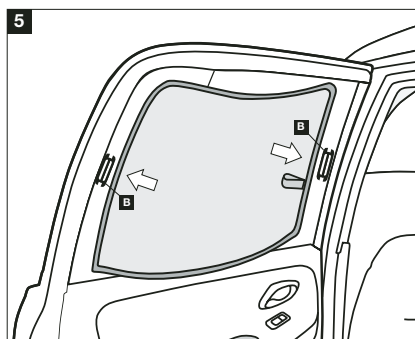

Installation Manual

SUZUKI GRAND VITARA 5DR
SUZ-GV-5-A

COMPONENTS INCLUDED

FIXING CLIPS

CL-P01 x 4

CL-P02 x 4

CL-M01 x 4

CL-W01 x 1

Installation

SUZUKI GRAND VITARA 5DR

SUZ-GV-5-A

SIDE & TAILGATE SHADE INSTALLATION

WARNING:

Read these fitting instructions carefully before you start the installation. Rear passenger windows must not be lowered more than 1/3 whilst the blinds are fitted and the vehicle is in motion. On installation care must be taken not to scratch any paintwork with clips.