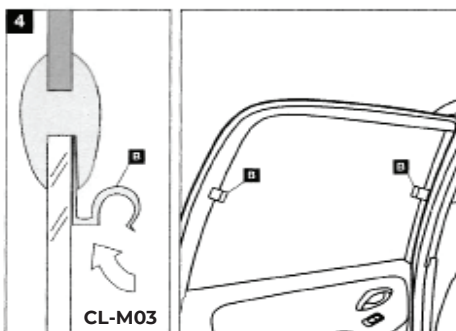

Installation Manual

SUZUKI IGNIS 5DR
SUZ-IGNI-5-A

COMPONENTS INCLUDED

CL-P02 x 4

CL-M03 x 4

CL-M02 x 2

CL-M01 x 2

CL-W01 x 1

Installation

SUZUKI IGNIS 5DR

SUZ-IGNI-5-A

WARNING:

Read these fitting instructions carefully before you start the installation. Rear passenger windows must not be lowered more than 1/3 whilst the blinds are fitted and the vehicle is in motion. On installation care must be taken not to scratch any paintwork with clips.