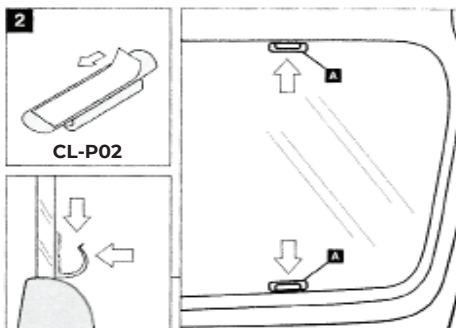

Installation Manual

SUZUKI IGNIS 5DR
SUZ-IGNI-5-A

COMPONENTS INCLUDED

CL-P02 x 4

CL-M03 x 4

CL-M02 x 2

CL-M01 x 2

CL-W01 x 1

Installation

SUZUKI IGNIS 5DR

SUZ-IGNI-5-A

WARNING:

Read these fitting instructions carefully before you start the installation. Rear passenger windows must not be lowered more than 1/3 whilst the blinds are fitted and the vehicle is in motion. On installation care must be taken not to scratch any paintwork with clips.