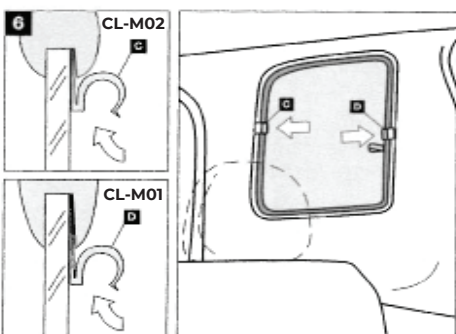

Installation Manual

SUZUKI IGNIS 5DR
SUZ-IGNI-5-A

COMPONENTS INCLUDED

CL-P02 x 4

CL-M03 x 4

CL-M02 x 2

CL-M01 x 2

CL-W01 x 1

Installation

SUZUKI IGNIS 5DR

SUZ-IGNI-5-A

WARNING:

Read these fitting instructions carefully before you start the installation. Rear passenger windows must not be lowered more than 1/3 whilst the blinds are fitted and the vehicle is in motion. On installation care must be taken not to scratch any paintwork with clips.