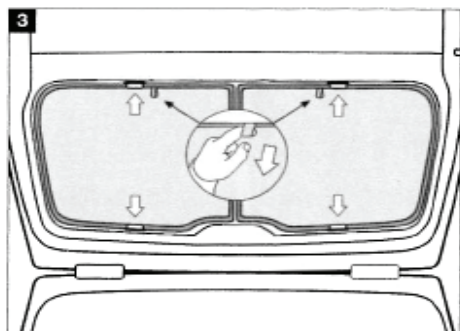

Installation Manual

SUZUKI IGNIS 5DR
SUZ-IGNI-5-A

COMPONENTS INCLUDED

CL-P02 x 4

CL-M03 x 4

CL-M02 x 2

CL-M01 x 2

CL-W01 x 1

Installation

SUZUKI IGNIS 5DR

SUZ-IGNI-5-A

WARNING:

Read these fitting instructions carefully before you start the installation. Rear passenger windows must not be lowered more than 1/3 whilst the blinds are fitted and the vehicle is in motion. On installation care must be taken not to scratch any paintwork with clips.