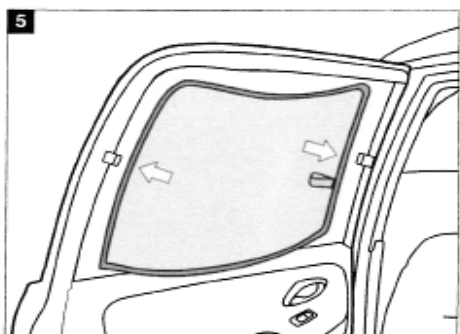

Installation Manual

SUZUKI IGNIS 5DR
SUZ-IGNI-5-A

COMPONENTS INCLUDED

CL-P02 x 4

CL-M03 x 4

CL-M02 x 2

CL-M01 x 2

CL-W01 x 1

Installation

SUZUKI IGNIS 5DR

SUZ-IGNI-5-A

WARNING:

Read these fitting instructions carefully before you start the installation. Rear passenger windows must not be lowered more than 1/3 whilst the blinds are fitted and the vehicle is in motion. On installation care must be taken not to scratch any paintwork with clips.