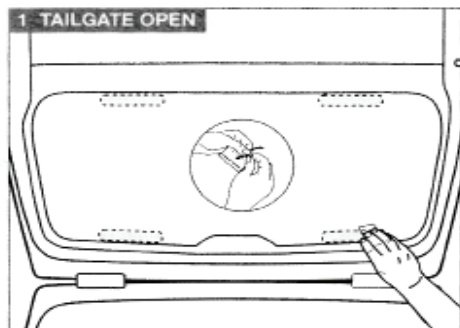

Installation Manual

SUZUKI IGNIS 5DR
SUZ-IGNI-5-A

COMPONENTS INCLUDED

CL-P02 x 4

CL-M03 x 4

CL-M02 x 2

CL-M01 x 2

CL-W01 x 1

Installation

SUZUKI IGNIS 5DR

SUZ-IGNI-5-A

WARNING:

Read these fitting instructions carefully before you start the installation. Rear passenger windows must not be lowered more than 1/3 whilst the blinds are fitted and the vehicle is in motion. On installation care must be taken not to scratch any paintwork with clips.