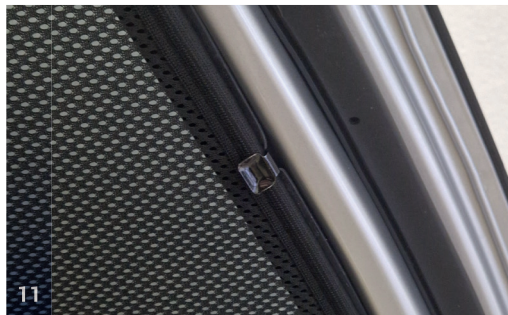

### Side Windows

CLIP PLACEMENT

Side Window Shades - x2

M05 - x4

TRIM TOOL - x1