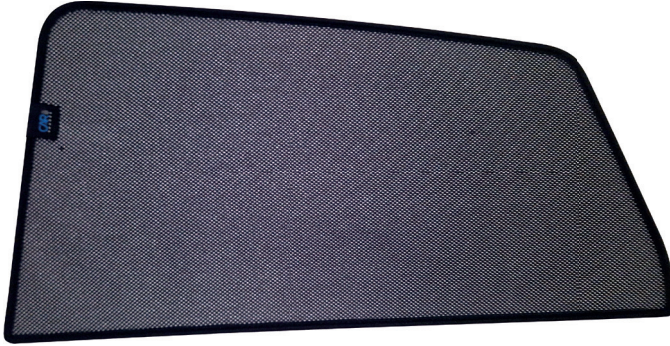

SUZUKI S-CROSS | 5 DOOR

SUZ-SCRO-5-B-18

Side Windows

CLIP PLACEMENT

Side Window Shades - x2

M05 - x4

TRIM TOOL - x1