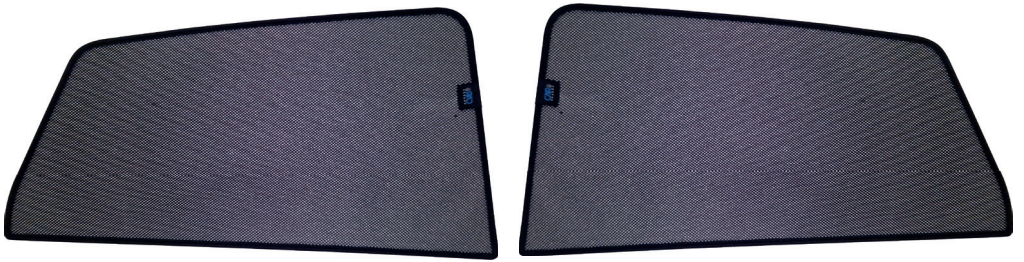

**SUZUKI S-CROSS | 5 DOOR**  
**SUZ-SCRO-5-B-18**

**Included Components:**

**Side Window Shades**

# SUZUKI S-CROSS | 5 DOOR