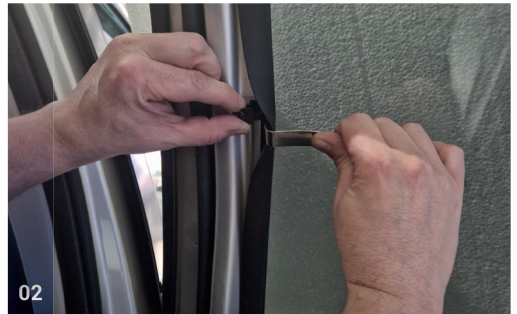

### Side Windows

CLIP PLACEMENT

Side Window Shades - x2

M05 - x4

TRIM TOOL - x1