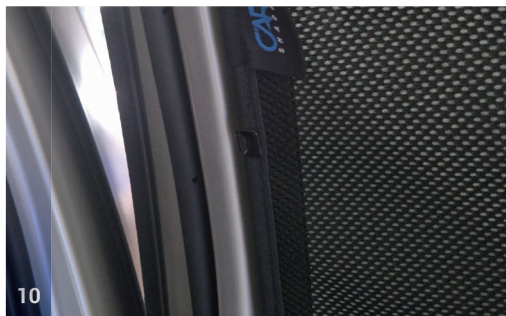

### Side Windows

CLIP PLACEMENT

Side Window Shades - x2

M05 - x4

TRIM TOOL - x1