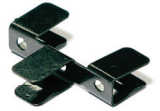

SUZUKI S-CROSS | 5 DOOR
SUZ-SCRO-5-B

Included Components:

Side Window Shades

Tailgate Shades

Load Area Shades

M01

M02 - x08

M03

M04

M05 - x04

M09

M11

M12

M13

M14 - x1

P01

P02

CLEANER

TRIM TOOL - x1

SUZUKI S-CROSS | 5 DOOR

SUZ-SCRO-5-B

Side Windows

CLIP PLACEMENT

Side Window Shades - x2

M05 - x4

TRIM TOOL - x1

SUZUKI S-CROSS | 5 DOOR

SUZ-SCRO-5-B

Load Area Windows

Load Area Shades - x2

CLIP PLACEMENT

M02 - x4