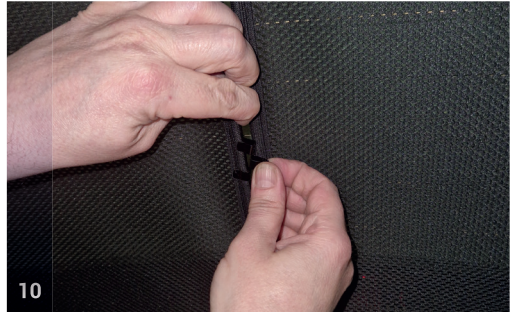

SUZUKI S-CROSS | 5 DOOR

SUZ-SCRO-5-B

Tailgate Window

CLIP PLACEMENT

Tailgate Shades - x2

M02 - x4

M14 - x1

CAR