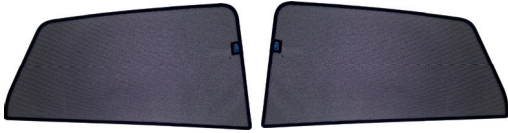

SUZUKI S-CROSS | 5 DOOR
SUZ-SCRO-5-B

Included Components:

Side Window Shades

Tailgate Shades

Load Area Shades

M01

M02 - x08

M03

M04

M05 - x04

M09

M11

M12

M13

M14 - x1

P01

P02

CLEANER

TRIM TOOL - x1

SUZUKI S-CROSS | 5 DOOR

SUZ-SCRO-5-B

Side Windows

CLIP PLACEMENT

Side Window Shades - x2