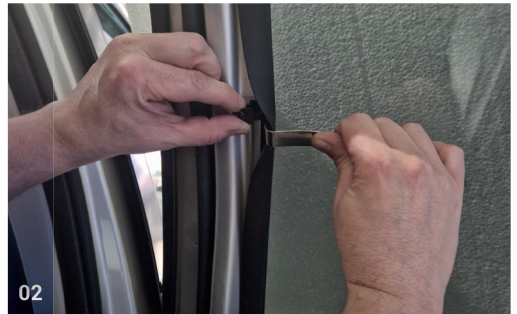

SUZUKI S-CROSS | 5 DOOR

SUZ-SCRO-5-B

Side Windows

CLIP PLACEMENT

Side Window Shades - x2

M05 - x4

TRIM TOOL - x1