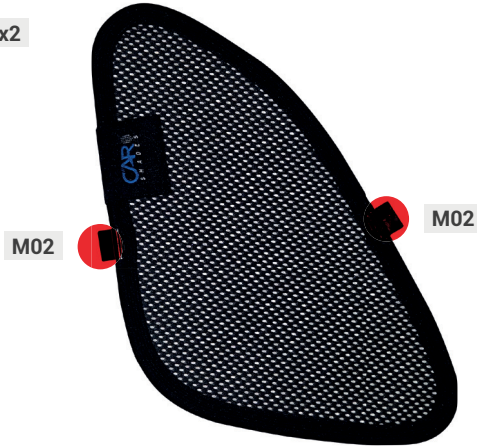

SUZUKI S-CROSS | 5 DOOR
SUZ-SCRO-5-B

Included Components:

Side Window Shades

Tailgate Shades

Load Area Shades

M01

M02 - x08

M03

M05 - x4

TRIM TOOL - x1

SUZUKI S-CROSS | 5 DOOR

SUZ-SCRO-5-B

Load Area Windows

Load Area Shades - x2

CLIP PLACEMENT

M02 - x4

SUZUKI S-CROSS | 5 DOOR

SUZ-SCRO-5-B

Tailgate Window

CLIP PLACEMENT

Tailgate Shades - x2

M02 - x4

M14 - x1

CAR