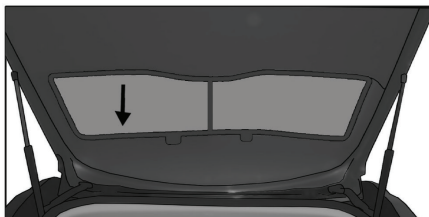

Installation

TOYOTA AURIS 5DR

TOY-AURI-5-B

REAR SHADE INSTALLATION

④+⑤

④+⑤

④+⑤

④+⑤