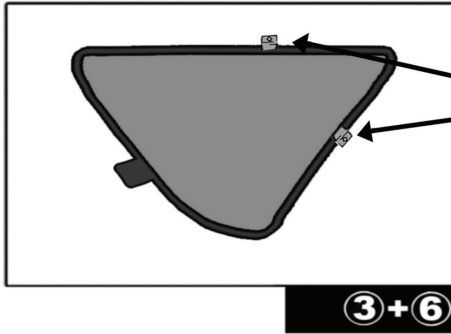

Installation

TOYOTA AURIS 5DR

TOY-AURI-5-B

QUARTER LIGHT SHADE INSTALLATION