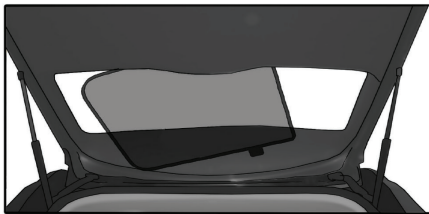

Installation

TOYOTA AURIS 5DR

TOY-AURI-5-B

REAR SHADE INSTALLATION

④+⑤

④+⑤

④+⑤

④+⑤