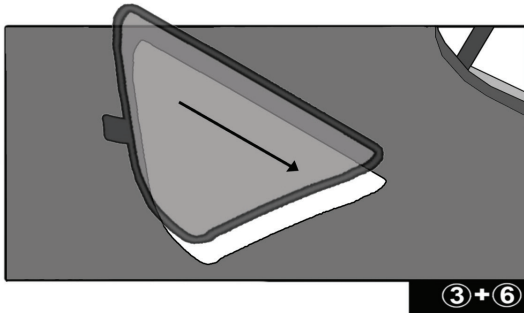

Installation

TOYOTA AURIS 5DR

TOY-AURI-5-B

QUARTER LIGHT SHADE INSTALLATION