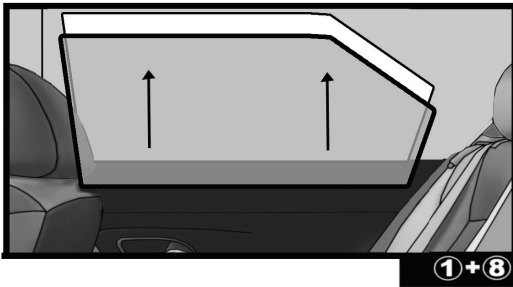

Installation Manual

TOYOTA AURIS 5DR

TOY-AURI-5-B

COMPONENTS INCLUDED

Installation

TOYOTA AURIS 5DR

TOY-AURI-5-B

SIDE SHADE INSTALLATION