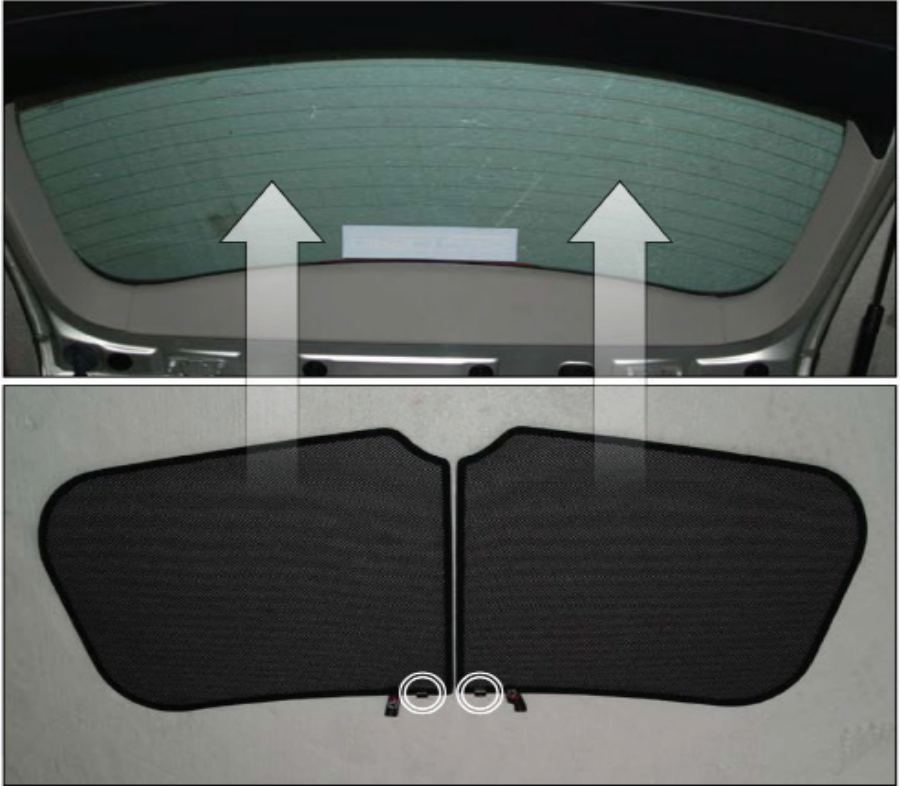

Installation

TOYOTA AVENIS ESTATE

TOY-AVEN-E-B

PORT/LOAD AREA SHADE INSTALLATION

Installation

TOYOTA AVENISIS ESTATE
TOY-AVEN-E-B

REAR SHADE INSTALLATION

x2