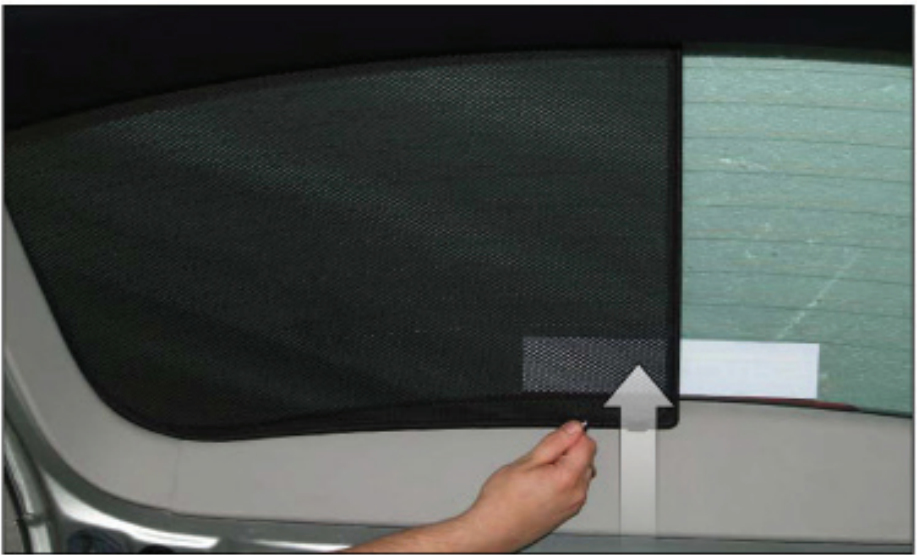

Installation

TOYOTA AVENISIS ESTATE

TOY-AVEN-E-B

REAR SHADE INSTALLATION