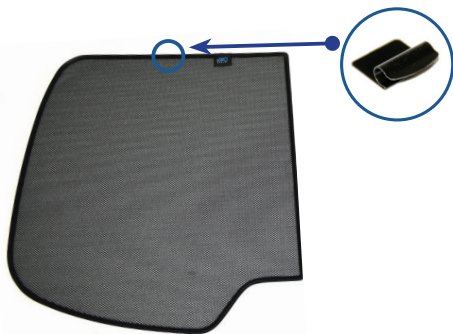

Installation

TOYOTA COROLLA 4DR
TOY-CORO-4-D

Components Needed

Tailgate Shade Installation

STEP 1