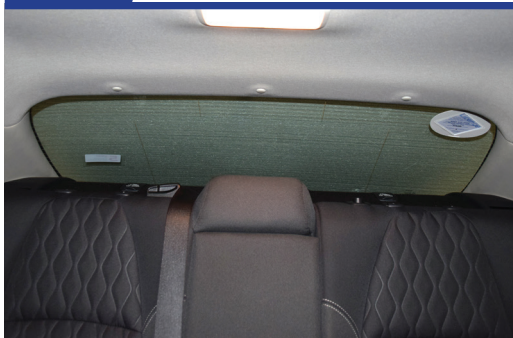

Installation

TOYOTA COROLLA 4DR
TOY-CORO-4-D

Components Needed

Tailgate Shade Installation

STEP 1

STEP 2

STEP 3

STEP 4

STEP 5

STEP 6