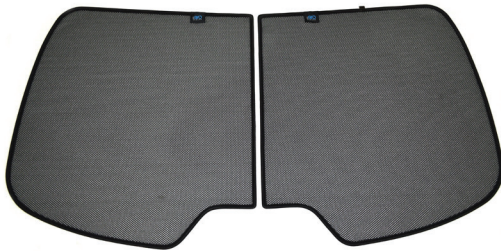

Installation Manual

TOYOTA COROLLA 4DR
TOY-CORO-4-D

Shades

Side Shades

Tailgate Shades

Fixing Clips

CL-M04 x 4

CL-M03 x 2

CL-M12 x 2

CL-M13 x 2

CL-M14 x 1

Installation

TOYOTA COROLLA 4DR
TOY-CORO-4-D

Components Needed

Side Shades

CL-M03 x 2