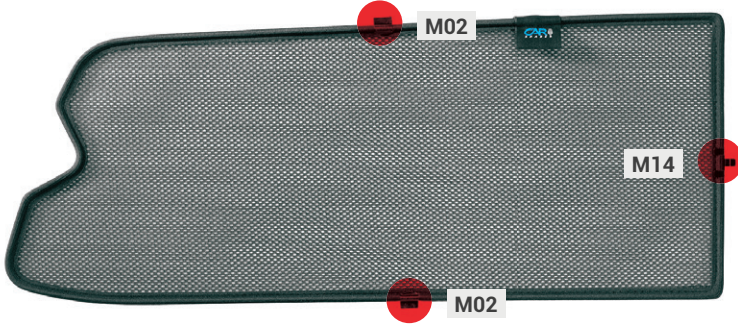

TOYOTA HILUX | 4-DOOR

TOY-HILU-4-D

Tailgate Window

CLIP PLACEMENT

Tailgate Shades - x2

M02 - x4

M14 - x1