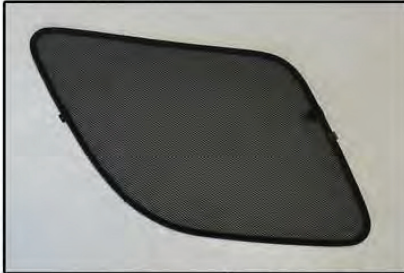

Installation Manual

TOYOTA RAV4 3DR
TOY-RAV4-3-A

COMPONENTS INCLUDED

SIDE WINDOWS X2

TAILGATE WINDOW X2

CL-M02 x 6

Installation

TOYOTA RAV4 3DR

TOY-RAV4-3-A

SIDE SHADE INSTALLATION

Installation

TOYOTA RAV4 3DR

TOY-RAV4-3-A

SIDE SHADE INSTALLATION

X2

Installation