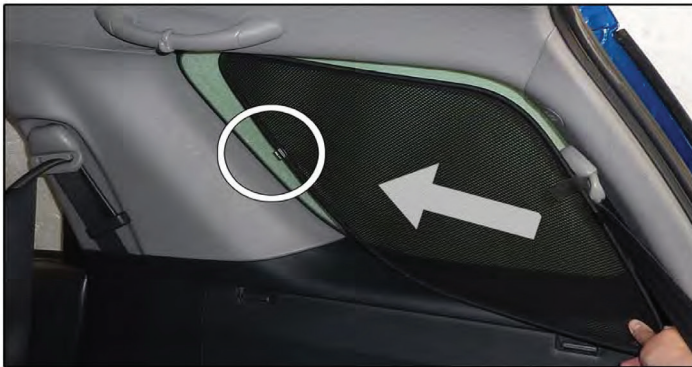

Installation Manual

TOYOTA RAV4 3DR
TOY-RAV4-3-A

COMPONENTS INCLUDED

SIDE WINDOWS X2

TAILGATE WINDOW X2

CL-M02 x 6

Installation

TOYOTA RAV4 3DR

TOY-RAV4-3-A

SIDE SHADE INSTALLATION

Installation

TOYOTA RAV4 3DR

TOY-RAV4-3-A

SIDE SHADE INSTALLATION

X2

Installation