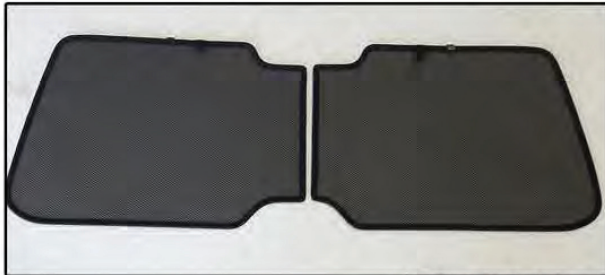

Installation Manual

TOYOTA RAV4 3DR
TOY-RAV4-3-A

COMPONENTS INCLUDED

SIDE WINDOWS X2

TAILGATE WINDOW X2

CL-M02 x 6

Installation

TOYOTA RAV4 3DR

TOY-RAV4-3-A

SIDE SHADE INSTALLATION

Installation

TOYOTA RAV4 3DR

TOY-RAV4-3-A

SIDE SHADE INSTALLATION

X2

Installation