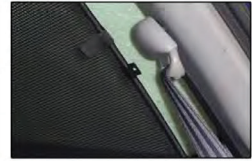

Installation Manual

TOYOTA RAV4 3DR
TOY-RAV4-3-A

COMPONENTS INCLUDED

SIDE WINDOWS X2

TAILGATE WINDOW X2

CL-M02 x 6

Installation

TOYOTA RAV4 3DR

TOY-RAV4-3-A

SIDE SHADE INSTALLATION

Installation

TOYOTA RAV4 3DR

TOY-RAV4-3-A

SIDE SHADE INSTALLATION

X2

Installation

TOYOTA RAV4 3DR

TOY-RAV4-3-A

TAILGATE SHADE INSTALLATION

Installation

TOYOTA RAV4 3DR

TOY-RAV4-3-A

TAILGATE SHADE INSTALLATION

Installation