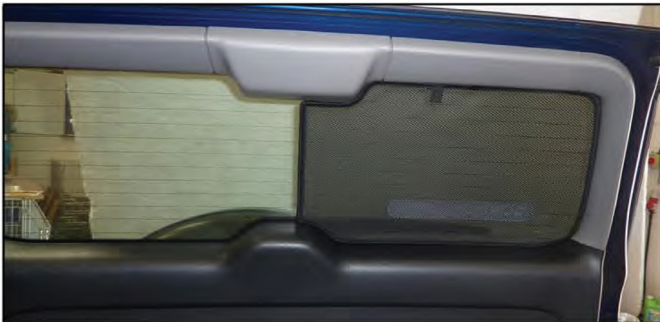

TOYOTA RAV4 3DR

TOY-RAV4-3-A

TAILGATE SHADE INSTALLATION

Installation

TOYOTA RAV4 3DR

TOY-RAV4-3-A

TAILGATE SHADE INSTALLATION

Installation