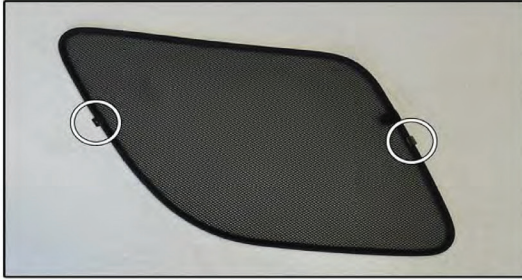

Installation Manual

TOYOTA RAV4 3DR
TOY-RAV4-3-A

COMPONENTS INCLUDED

SIDE WINDOWS X2

TAILGATE WINDOW X2

CL-M02 x 6

Installation

TOYOTA RAV4 3DR

TOY-RAV4-3-A

SIDE SHADE INSTALLATION

Installation

TOYOTA RAV4 3DR

TOY-RAV4-3-A

SIDE SHADE INSTALLATION

X2

Installation