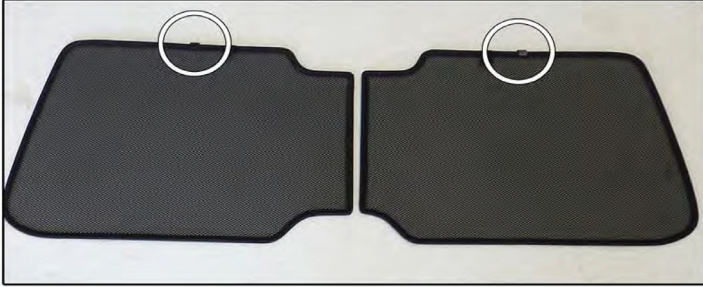

Installation Manual

TOYOTA RAV4 3DR
TOY-RAV4-3-A

COMPONENTS INCLUDED

SIDE WINDOWS X2

TAILGATE WINDOW X2

CL-M02 x 6

Installation

TOYOTA RAV4 3DR

TOY-RAV4-3-A

SIDE SHADE INSTALLATION

Installation

TOYOTA RAV4 3DR

TOY-RAV4-3-A

SIDE SHADE INSTALLATION

X2

Installation

TOYOTA RAV4 3DR

TOY-RAV4-3-A

TAILGATE SHADE INSTALLATION

Installation

TOYOTA RAV4 3DR

TOY-RAV4-3-A

TAILGATE SHADE INSTALLATION

Installation