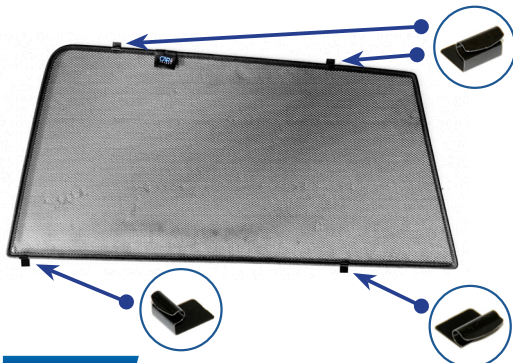

Installation

TOYOTA RAV4 5DR
TOY-RAV4-5-D-18

Components Needed

Side Shade Installation

STEP 1