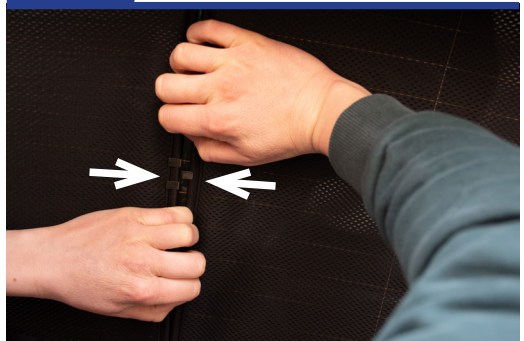

Installation

TOYOTA RAV4 5DR
TOY-RAV4-5-D

Tailgate Shade Installation

STEP 7

Repeat this whole process for the other side

STEP 8

STEP 9

STEP 10

STEP 11