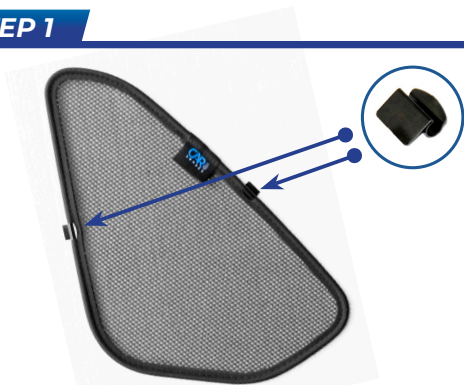

View from other side. Ensure both top clips fit between rubber seal

STEP 10

View from other side. Ensure bottom clip fits between rubber seal

STEP 11

Repeat this whole process for the other side

Installation

TOYOTA RAV4 5DR
TOY-RAV4-5-D

Components Needed

Port Shades

CL-M02 x 4

Port Shade Installation

STEP 1

STEP 2

STEP 3

STEP 4

STEP 5

STEP 6

Repeat this whole process for the other side.

Installation

TOYOTA RAV4 5DR
TOY-RAV4-5-D

Components Needed

Tailgate Shades