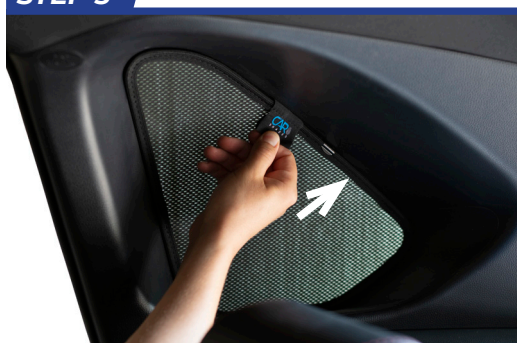

View from other side. Ensure both top clips fit between rubber seal

STEP 10

View from other side. Ensure bottom clip fits between rubber seal

STEP 11

Repeat this whole process for the other side

Installation

TOYOTA RAV4 5DR
TOY-RAV4-5-D

Components Needed

Port Shades

CL-M02 x 4

Port Shade Installation

STEP 1

STEP 2

STEP 3

STEP 4

STEP 5

STEP 6

Repeat this whole process for the other side.

Installation

TOYOTA RAV4 5DR
TOY-RAV4-5-D

Components Needed

Tailgate Shades