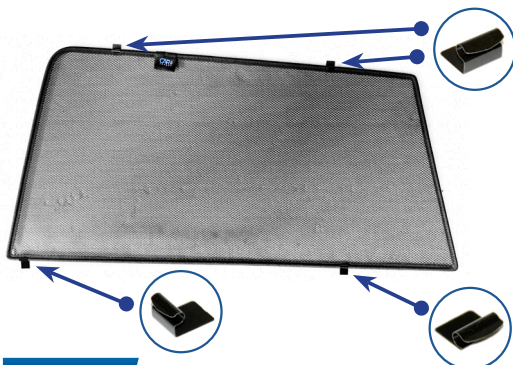

CL-M02 x 4

CL-M14 x 1

CL-M13 x 4

CL-M03 x 2

Installation

TOYOTA RAV4 5DR
TOY-RAV4-5-D

Components Needed

Side Shades

CL-M12 x 2

CL-M13 x 4

CL-M03 x 2

Side Shade Installation

STEP 1

STEP 2

STEP 3

STEP 4

STEP 5

STEP 6

Installation

TOYOTA RAV4 5DR
TOY-RAV4-5-D

Side Shade Installation

STEP 7

STEP 8

STEP 9

View from other side. Ensure both top clips fit between rubber seal

STEP 10

View from other side. Ensure bottom clip fits between rubber seal

STEP 11

Repeat this whole process for the other side

Installation