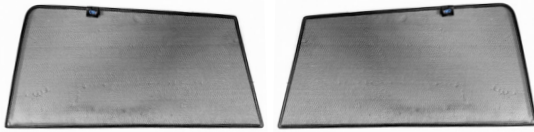

Installation Manual

TOYOTA RAV4 5DR
TOY-RAV4-5-D

Shades

Side Shades

Port Shades

Tailgate Shades

Fixing Clips

CL-M12 x 6

CL-M02 x 4

CL-M14 x 1

CL-M13 x 4

CL-M03 x 2

Installation

TOYOTA RAV4 5DR
TOY-RAV4-5-D

Components Needed

Side Shades