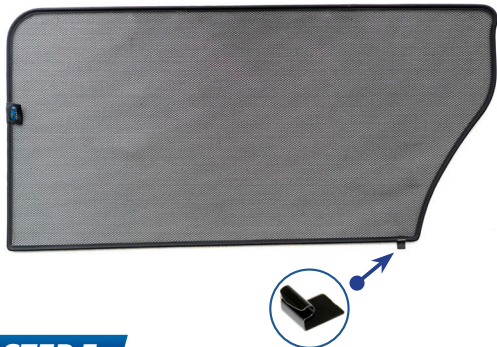

Installation

TOYOTA SIENNA 5DR
TOY-SIEN-5-A-18

Components Needed

Side Shade Installation

STEP 1