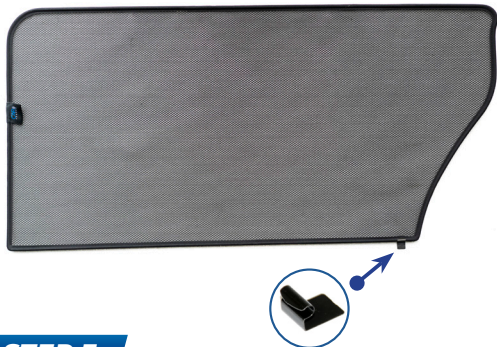

TOYOTA SIENNA 5DR
TOY-SIEN-5-A

Components Needed

Side Shades

CL-M03 x 2

CL-M05 x 6

CL-T01 x 1

Side Shade Installation

STEP 1

STEP 2

STEP 3

STEP 4

STEP 5

STEP 6

Repeat steps 3 and 4 for the other M05 clips

Installation

TOYOTA SIENNA 5DR
TOY-SIEN-5-A