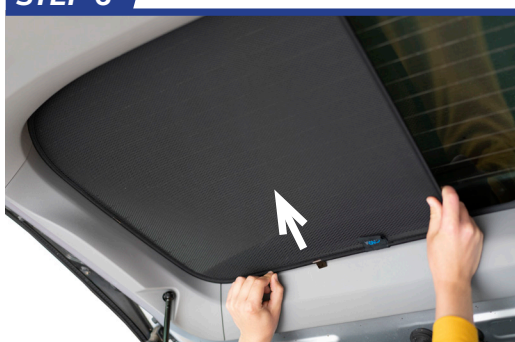

STEP 2

STEP 3

STEP 4

STEP 5

STEP 6

Installation

TOYOTA SIENNA 5DR
TOY-SIEN-5-A

Tailgate Shade Installation