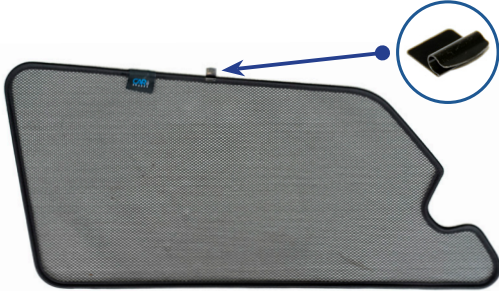

Installation

TOYOTA SIENNA 5DR
TOY-SIEN-5-A

Components Needed

Port Shades

CL-M12 x 2

CL-P01 x 4

CL-W01 x 1

Port Shade Installation

STEP 1

STEP 2

STEP 3

STEP 4

Press and hold clips in place for 30 Seconds

STEP 5

Repeat steps 3 & 4 for the second P01 clip

STEP 6