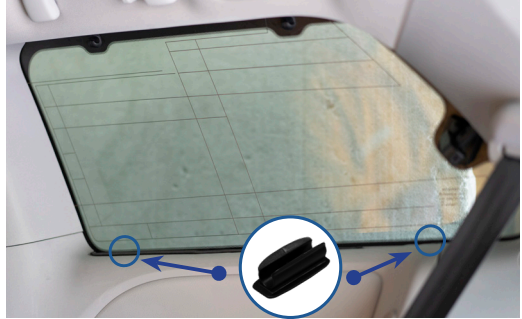

Installation

TOYOTA SIENNA 5DR
TOY-SIEN-5-A

Components Needed

Port Shades

CL-M12 x 2

CL-P01 x 4

CL-W01 x 1

Port Shade Installation

STEP 1

STEP 2

STEP 3

STEP 4

Press and hold clips in place for 30 Seconds

STEP 5

Repeat steps 3 & 4 for the second P01 clip

STEP 6