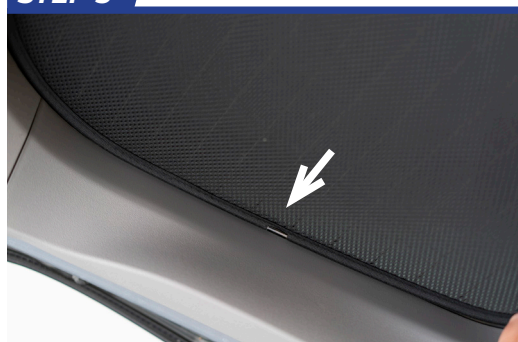

STEP 2

STEP 3

STEP 4

STEP 5

STEP 6

Installation

TOYOTA SIENNA 5DR
TOY-SIEN-5-A

Tailgate Shade Installation