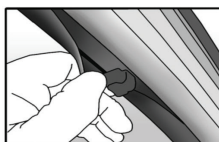

Installation

TOYOTA YARIS 5DR

TOY-YARI-5-D-18

SIDE SHADE INSTALLATION

①+⑧

CL-T01 x 1

①+⑧

①+⑧