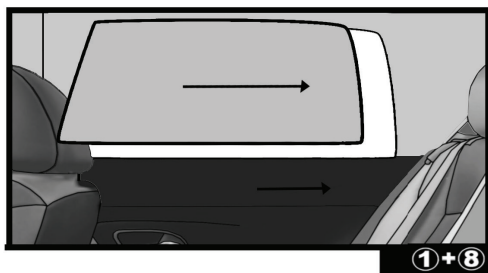

Installation

TOYOTA YARIS 5DR

TOY-YARI-5-D-18

SIDE SHADE INSTALLATION

①+⑧

CL-T01 x 1

①+⑧

①+⑧