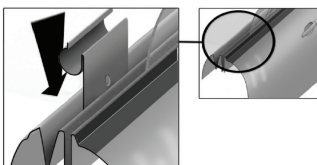

Installation Manual

TOYOTA YARIS 5DR
TOY-YARI-5-D-18

COMPONENTS INCLUDED

x 2

FIXING CLIPS

CL-M05 x 2

CL-M03 x 2

CL-T01 x 1

Installation

TOYOTA YARIS 5DR

TOY-YARI-5-D-18

SIDE SHADE INSTALLATION

①+⑧

CL-T01 x 1

①+⑧

①+⑧