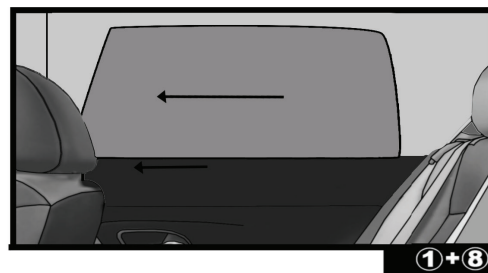

Installation

TOYOTA YARIS 5DR

TOY-YARI-5-D-18

SIDE SHADE INSTALLATION

①+⑧

CL-T01 x 1

①+⑧

①+⑧