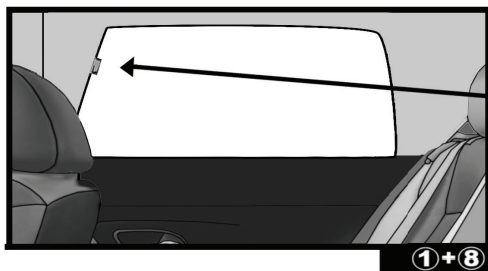

Installation

TOYOTA YARIS 5DR

TOY-YARI-5-D-18

SIDE SHADE INSTALLATION

①+⑧

CL-T01 x 1

①+⑧

①+⑧