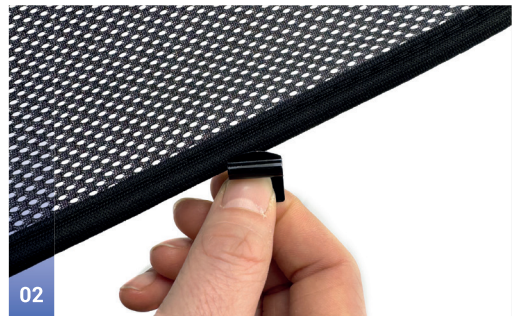

TOYOTA YARIS | HATCH

TOY-YARI-5-E-18

Side Windows

Side Window Shades - x2

CLIP PLACEMENT

M05 - x2

M13 - x2

TRIM TOOL - x1