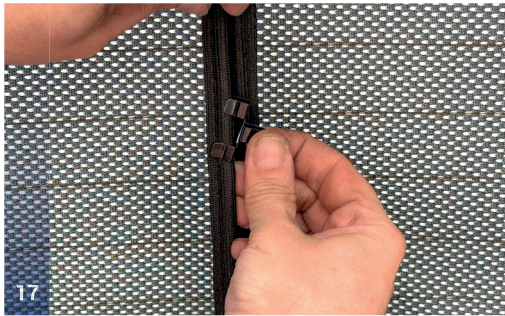

M13 - x2

TRIM TOOL - x1

TOYOTA YARIS | HATCH

TOY-YARI-5-E

Tailgate Window

CLIP PLACEMENT

Tailgate Shades - x2

M02 - x2

M12 - x4

M14 - x1

CAR SHADES

www.carshades.com