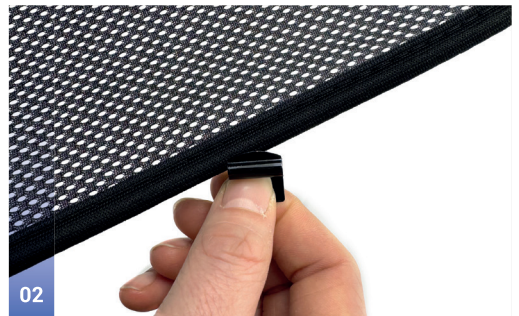

CLEANER

TRIM TOOL x1

TOYOTA YARIS | HATCH

TOY-YARI-5-E

Side Windows

Side Window Shades - x2

CLIP PLACEMENT

M05 - x2

M13 - x2

TRIM TOOL - x1

TOYOTA YARIS | HATCH

TOY-YARI-5-E

Tailgate Window

CLIP PLACEMENT

Tailgate Shades - x2

M02 - x2