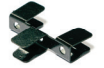

CLEANER

TRIM TOOL x1

TOYOTA YARIS | HATCH

TOY-YARI-5-E

Side Windows

Side Window Shades - x2

CLIP PLACEMENT

M05 - x2

M13 - x2

TRIM TOOL - x1

TOYOTA YARIS | HATCH

TOY-YARI-5-E

Tailgate Window

CLIP PLACEMENT

Tailgate Shades - x2

M02 - x2

M12 - x4

M14 - x1

CAR SHADES

www.carshades.com