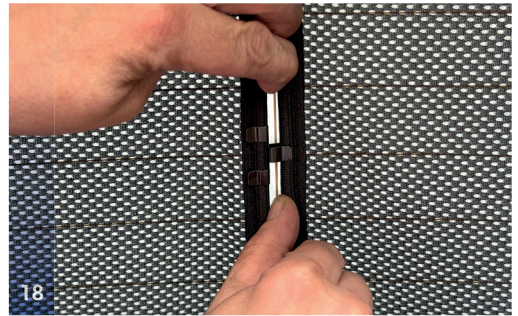

M13 - x2

TRIM TOOL - x1

TOYOTA YARIS | HATCH

TOY-YARI-5-E

Tailgate Window

CLIP PLACEMENT

Tailgate Shades - x2

M02 - x2

M12 - x4

M14 - x1

CAR SHADES

www.carshades.com