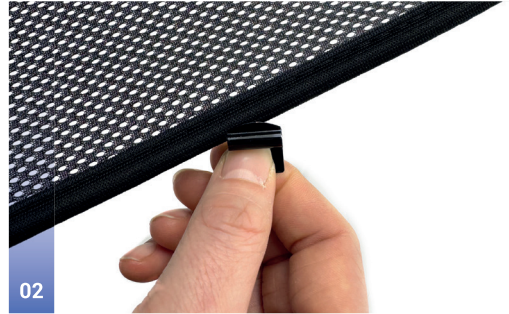

M13 - x2

TRIM TOOL - x1

TOYOTA YARIS | HATCH

TOY-YARI-5-E

Tailgate Window

CLIP PLACEMENT

Tailgate Shades - x2

M02 - x2

M12 - x4

M14 - x1

CAR SHADES

www.carshades.com