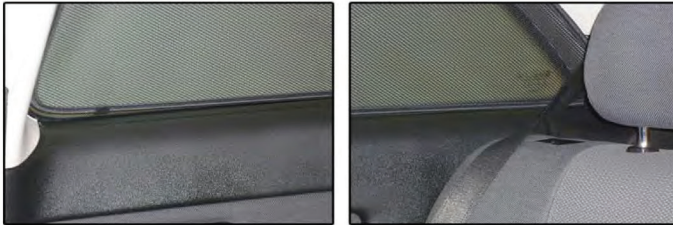

Installation

VAUXHALL ASTRA 3DR

VAU-ASTR-3-A

SIDE SHADE INSTALLATION

Installation

VAUXHALL ASTRA 3DR

VAU-ASTR-3-A

SIDE SHADE INSTALLATION