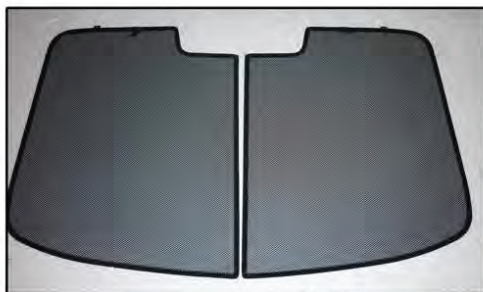

Installation Manual

VAUXHALL ASTRA 3DR
VAU-ASTR-3-A

COMPONENTS INCLUDED

SIDE WINDOWS X2

TAILGATE WINDOW X2

CL-M02 x 6

CL-M12 x 2

CAR[®]
SHADES