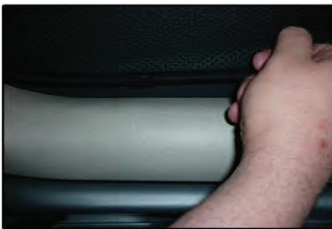

TAILGATE SHADE INSTALLATION

Installation

VAUXHALL ASTRA 3DR

VAU-ASTR-3-A

TAILGATE SHADE INSTALLATION

Installation

VAUXHALL ASTRA 3DR

VAU-ASTR-3-A