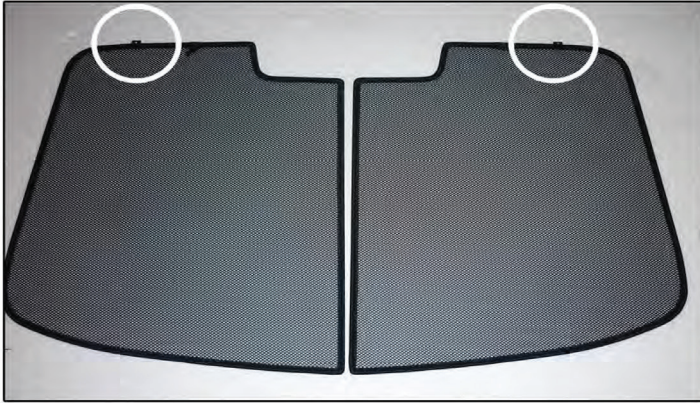

Installation

VAUXHALL ASTRA 3DR

VAU-ASTR-3-A

TAILGATE SHADE INSTALLATION