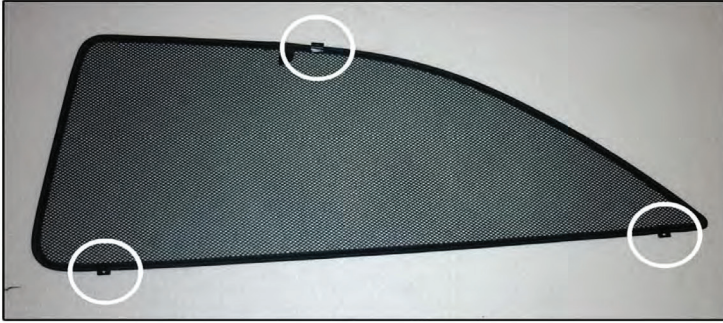

Installation

VAUXHALL ASTRA 3DR

VAU-ASTR-3-A

SIDE SHADE INSTALLATION