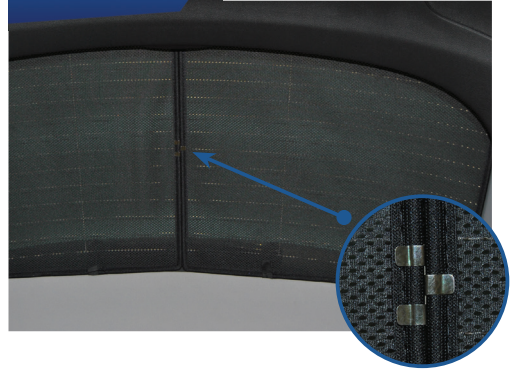

STEP #1

ATTACH CLIPS ON SHADE EDGES

STEP #2

POSITION THE SIDE SHADE

STEP #3

INSERT CLIPS INSIDE WEATHERSTRIP

STEP #4

ENSURE SECURELY FITTED IN PLACE

POSITION THE REAR SHADE

STEP #3

INSERT CLIPS BEHIND INTERIOR TRIM

STEP #4

REPEAT THE PROCESS ON OTHER SHADE

STEP #5

ENSURE SECURELY FITTED IN PLACE