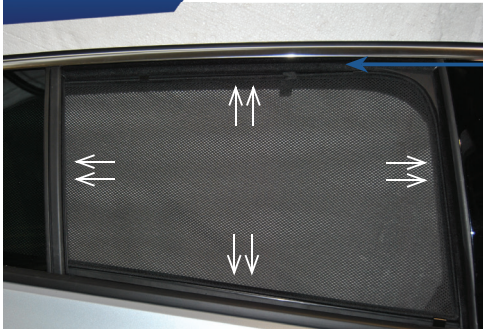

STEP #1

ATTACH CLIPS ON SHADE EDGES

STEP #2

POSITION THE SIDE SHADE

STEP #3

INSERT CLIPS INSIDE WEATHERSTRIP

STEP #4

ENSURE SECURELY FITTED IN PLACE

CAR
SHADES

Quarter Light Shade Installation

VAUXHALL ASTRA EST
VAU-ASTR-E-D

COMPONENTS NEEDED:

STEP #1

ATTACH CLIPS ON SHADE EDGES

STEP #2

INSERT CLIPS BEHIND INTERIOR TRIM