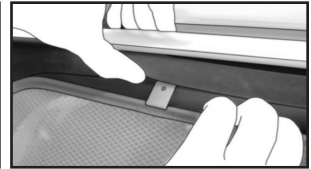

STEP #1

ATTACH CLIPS ON SHADE EDGES

STEP #2

POSITION THE SIDE SHADE

STEP #3

INSERT CLIPS INSIDE WEATHERSTRIP

STEP #4

ENSURE SECURELY FITTED IN PLACE