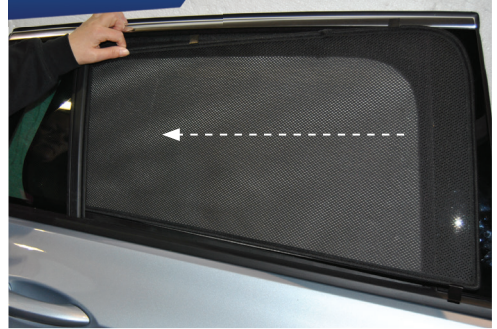

Installation Manual

VAUXHALL ASTRA EST
VAU-ASTR-E-D

COMPONENTS INCLUDED

SHADES

FIXING CLIPS

Side Shade Installation

VAUXHALL ASTRA EST
VAU-ASTR-E-D

COMPONENTS NEEDED:

STEP #1

ATTACH CLIPS ON SHADE EDGES

STEP #2

POSITION THE SIDE SHADE

STEP #3

INSERT CLIPS INSIDE WEATHERSTRIP

STEP #4

ENSURE SECURELY FITTED IN PLACE