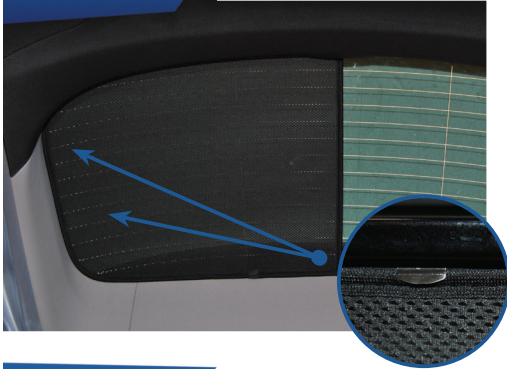

STEP #1

ATTACH CLIPS ON SHADE EDGES

STEP #2

POSITION THE SIDE SHADE

STEP #3

INSERT CLIPS INSIDE WEATHERSTRIP

STEP #4

ENSURE SECURELY FITTED IN PLACE

CAR
SHADES

Quarter Light Shade Installation

VAUXHALL ASTRA EST
VAU-ASTR-E-D

COMPONENTS NEEDED:

STEP #1

ATTACH CLIPS ON SHADE EDGES

STEP #2

INSERT CLIPS BEHIND INTERIOR TRIM

STEP #3

ENSURE SECURELY FITTED IN PLACE

Rear Shade Installation

VAUXHALL ASTRA EST
VAU-ASTR-E-D

COMPONENTS NEEDED:

STEP #1

ATTACH CLIPS ON SHADE EDGES

STEP #2

POSITION THE REAR SHADE

STEP #3

INSERT CLIPS BEHIND INTERIOR TRIM

STEP #4

REPEAT THE PROCESS ON OTHER SHADE

STEP #5

ENSURE SECURELY FITTED IN PLACE