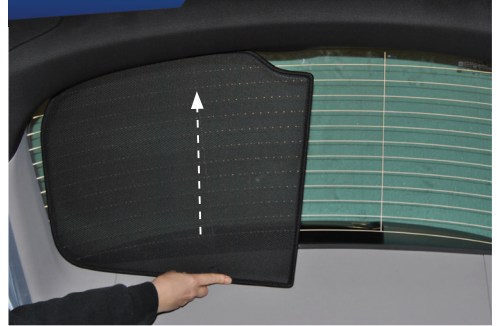

STEP #2

POSITION THE REAR SHADE