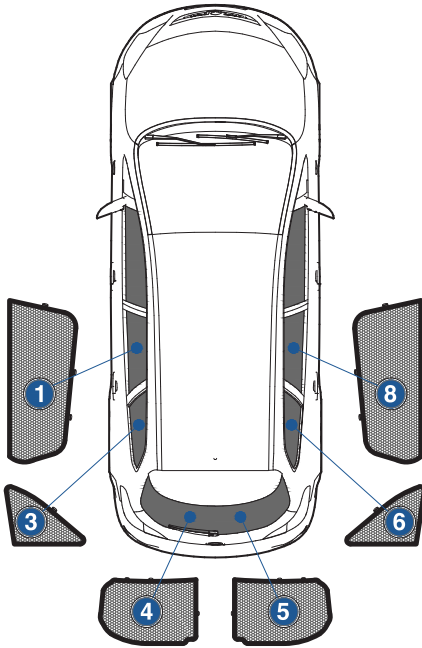

Installation Manual

VAUXHALL ASTRA EST
VAU-ASTR-E-D

COMPONENTS INCLUDED

SHADES

FIXING CLIPS

Side Shade Installation

VAUXHALL ASTRA EST
VAU-ASTR-E-D

COMPONENTS NEEDED:

STEP #1

ATTACH CLIPS ON SHADE EDGES

STEP #2

POSITION THE SIDE SHADE

STEP #3

INSERT CLIPS INSIDE WEATHERSTRIP

STEP #4

ENSURE SECURELY FITTED IN PLACE