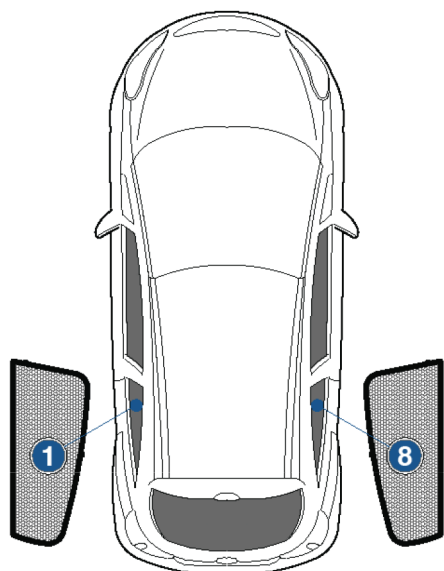

Installation Manual

VAUXHALL CORSA 5DR
VAU-CORS-5-B-18

COMPONENTS INCLUDED

SHADES

1+8

FIXING CLIPS

CL-M05 x 4

CAR
SHADES

Side Shade Installation

VAUXHALL CORSA 5DR
VAU-CORS-5-B-18

COMPONENTS NEEDED:

STEP #1

INSERT CLIPS INSIDE WEATHERSTRIP

STEP #2

POSITION THE SIDE SHADE

STEP #3