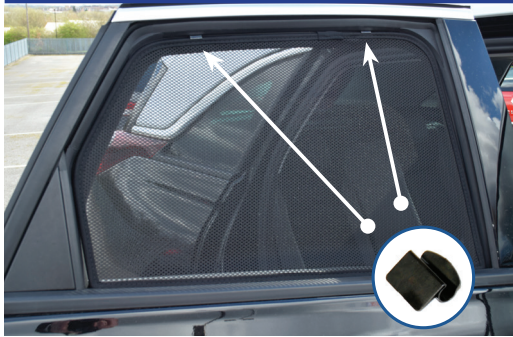

STEP 5

STEP 6

Repeat step 5 & 6 for clip on the top right

Installation

VAUXHALL CROSSLAND X 5DR
VAU-CROS-5-A-18

Side Shade Installation

STEP 7

STEP 8