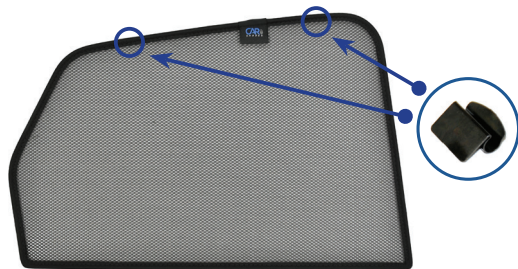

Installation Manual

VAUXHALL CROSSLAND X 5DR
VAU-CROS-5-A-18

Shades

Fixing Clips

Side Shades

CL-M02 x 4

Installation

VAUXHALL CROSSLAND X 5DR
VAU-CROS-5-A-18

Components Needed

Side Shades

CL-M02 x 4

Side Shade Installation

STEP 1

STEP 2

STEP 3

STEP 4

STEP 5

STEP 6

Repeat step 5 & 6 for clip on the top right

Installation

VAUXHALL CROSSLAND X 5DR
VAU-CROS-5-A-18

Side Shade Installation

STEP 7

STEP 8