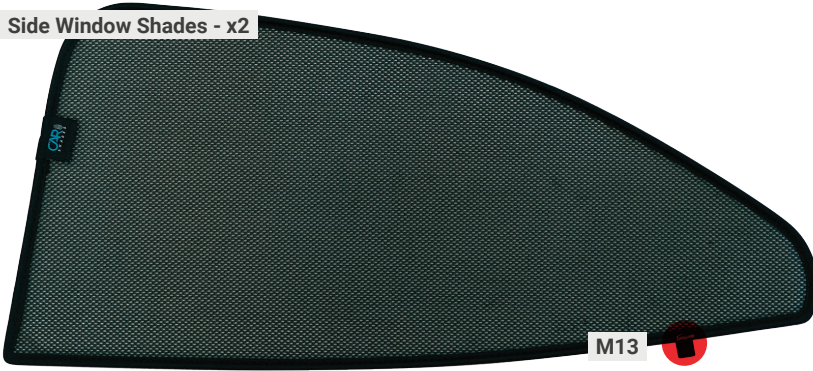

VAUXHALL MOKKA | 5-DOOR
VAU-MOKK-5-B-18

Included Components:

Side Window Shades

VAUXHALL MOKKA | 5-DOOR

VAU-MOKK-5-B-18

Side Windows

CLIP PLACEMENT

Side Window Shades - x2

M09 - x4

M13 - x2

TRIM TOOL

CAR SHADES