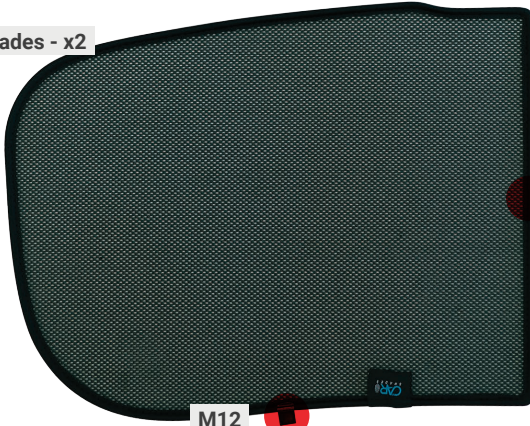

VAUXHALL MOKKA | 5-DOOR VAU-MOKK-5-B

Included Components:

Side Window Shades

Tailgate Shades

VAUXHALL MOKKA | 5-DOOR

VAU-MOKK-5-B

Side Windows

CLIP PLACEMENT

Side Window Shades - x2

M09 - x4

M13 - x2

TRIM TOOL

VAUXHALL MOKKA | 5-DOOR

VAU-MOKK-5-B

Tailgate Window

Tailgate Shades - x2

CLIP PLACEMENT

M12 - x2

M14 - x1

CAR

S H A D E S