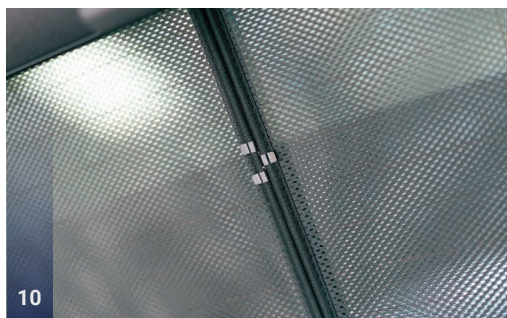

VAUXHALL MOKKA | 5-DOOR VAU-MOKK-5-B

Included Components:

Side Window Shades

Tailgate Shades

VAUXHALL MOKKA | 5-DOOR

VAU-MOKK-5-B

Side Windows

CLIP PLACEMENT

CLIP PLACEMENT

M12 - x2

M14 - x1

CAR

S H A D E S