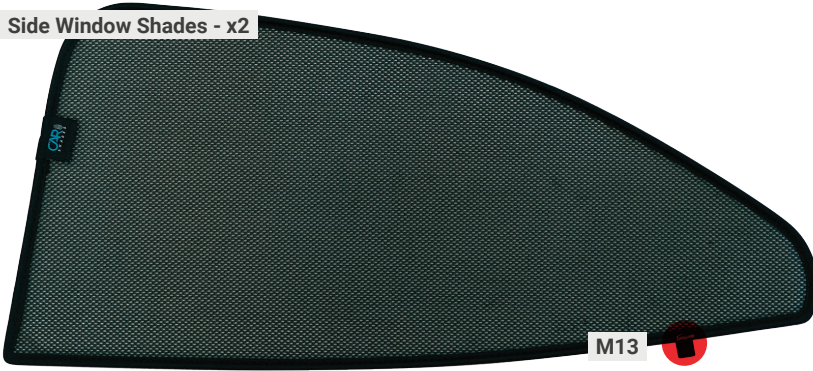

VAUXHALL MOKKA | 5-DOOR VAU-MOKK-5-B

Included Components:

Side Window Shades

Tailgate Shades

VAUXHALL MOKKA | 5-DOOR

VAU-MOKK-5-B

Side Windows

CLIP PLACEMENT

Side Window Shades - x2

M09 - x4

M13 - x2

TRIM TOOL

VAUXHALL MOKKA | 5-DOOR

VAU-MOKK-5-B

Tailgate Window

Tailgate Shades - x2