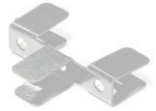

VOLVO C40 | SUV
VOL-C40-5-A-18

Included Components:

Side Window Shades (Part A)

Side Window Shades (Part B)

M01

M02 - x04

M03 - x04

M04

M05

M09

M11

M12

M13

M14

P01 - x02

P02

CLEANER

TRIM TOOL - x1

VOLVO C40 | SUV

VOL-C40-5-A-18

Side Windows

CLIP PLACEMENT

Side Window Shades (Part A) - x2

M02 - x4

M03 - x4

Please note these shades are fitted from the outside of the window

VOLVO C40 | SUV

VOL-C40-5-A-18

Side Windows (Part B)

Side Windows (Part B) - x2

CLIP PLACEMENT

P02 - x2