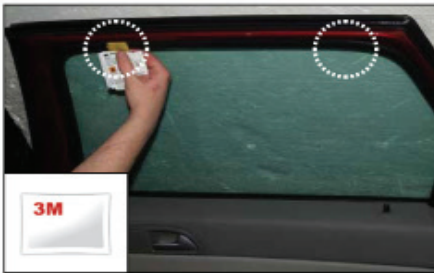

Installation Manual

VOLVO V50 ESTATE
VOL-V50-E-A-18

COMPONENTS INCLUDED

FIXING CLIPS

CL-P02 x 4

CL-W01 x 1

CL-A01 x 1

SIDE SHADE INSTALLATION

Installation

VOLVO V50 ESTATE
VOL-V50-E-A-18

SIDE SHADE INSTALLATION