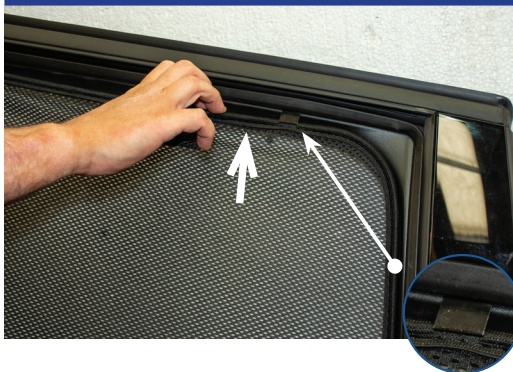

Installation

VOLVO V60 5DR
VOL-V60-E-B

Side Shade Installation

STEP 7

STEP 8

STEP 9

STEP 10

STEP 11

STEP 12

Repeat this whole process for the other side.