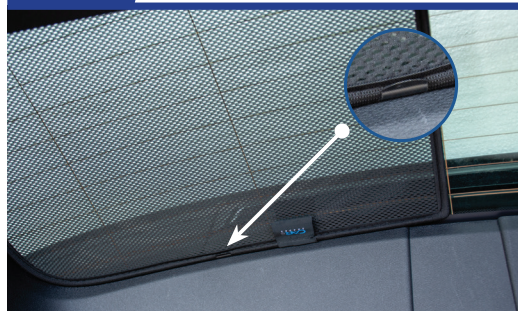

STEP 4

STEP 5

STEP 6

Installation

VOLVO V60 5DR
VOL-V60-E-B

Tailgate Shade Installation

STEP 7

Repeat this whole process for the other side.