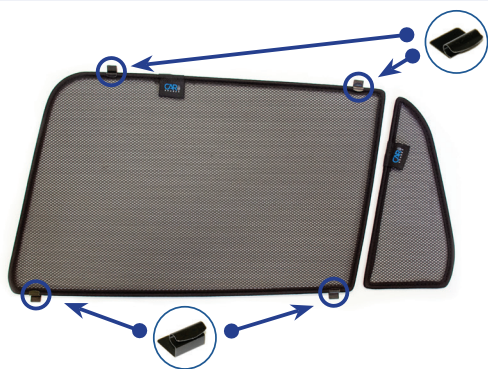

Side Shade Installation

STEP 1