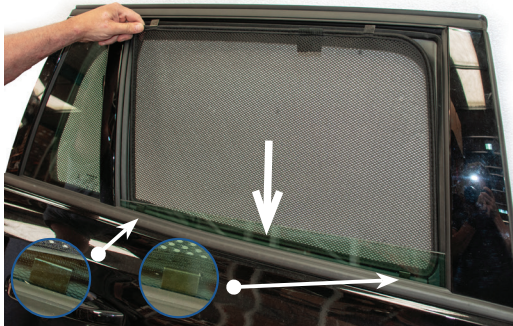

Side Shade Installation

STEP 1

STEP 2

STEP 3

STEP 4

STEP 5

STEP 6

Installation

VOLVO V60 5DR
VOL-V60-E-B

Side Shade Installation

STEP 7

STEP 8

STEP 9

STEP 10

STEP 11

STEP 12

Repeat this whole process for the other side.

Installation

VOLVO V60 5DR
VOL-V60-E-B

Components Needed

Port Shades

CL-M12 x 2

Port Shade Installation

STEP 1