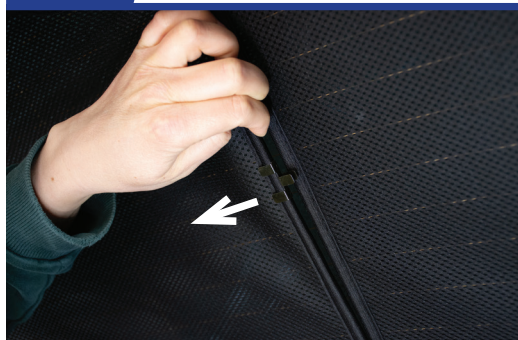

Installation

VOLVO V60 5DR
VOL-V60-E-B

Tailgate Shade Installation

STEP 7

Repeat this whole process for the other side.

STEP 8

STEP 9

STEP 10

STEP 11