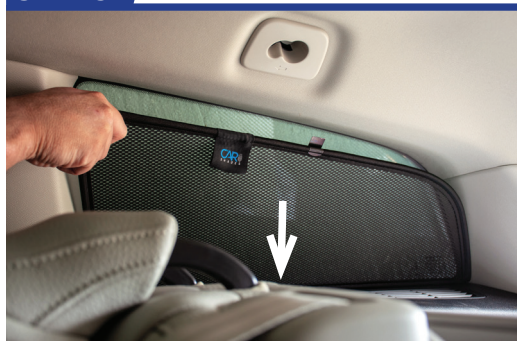

Installation

VOLVO V60 5DR
VOL-V60-E-B

Components Needed

Port Shade Installation

STEP 1

STEP 2

STEP 3

STEP 4

STEP 5

STEP 6

Repeat this whole process for the other side.