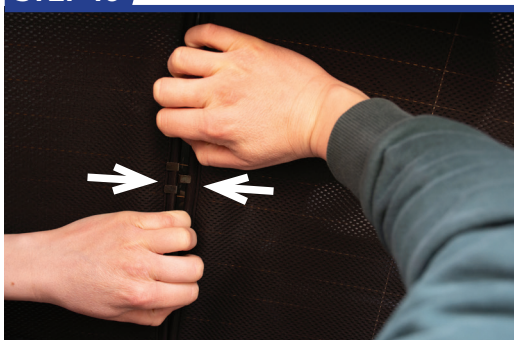

Installation

VOLVO V60 5DR
VOL-V60-E-B

Tailgate Shade Installation

STEP 7

Repeat this whole process for the other side.

STEP 8

STEP 9

STEP 10

STEP 11