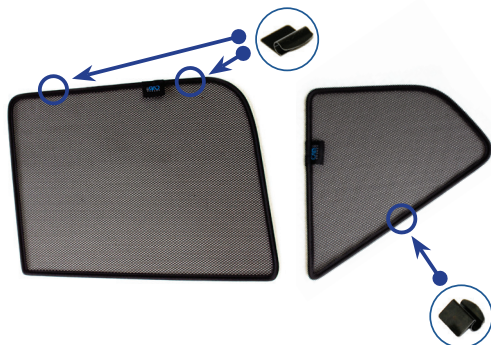

Installation Manual

VOLVO XC40 5DR
VOL-XC40-5-A-18

Shades

Main Side Shades

Small Side Shades

Fixing Clips

CL-M12 x 4

CL-M02 x 2

Installation

VOLVO XC40 5DR
VOL-XC40-5-A-18

Components Needed

Side Shades

CL-M12 x 4

CL-M02 x 2

Side Shade Installation

STEP 1

STEP 2

STEP 3

STEP 4

STEP 5

STEP 6

Installation

VOLVO XC40 5DR
VOL-XC40-5-A-18

Side Shade Installation