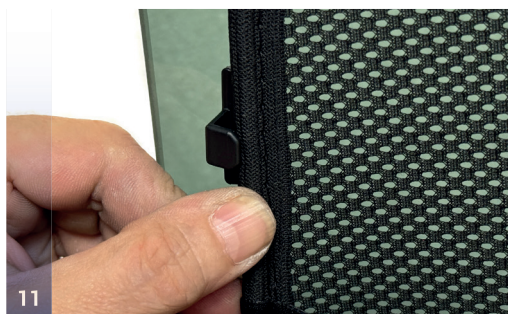

P02 - x4

M13 - x4

CLEANER - x1

VW ARTEON SHOOTING BRAKE | ESTATE

VW-ARTE-E-A

Port Windows

Port Window Shades - x2

CLIP PLACEMENT