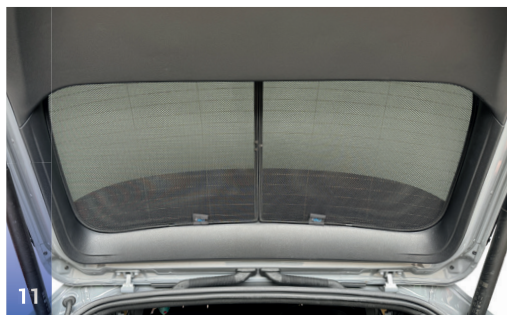

M02 - x2

VW ARTEON SHOOTING BRAKE | ESTATE

VW-ARTE-E-A

Tailgate Window

CLIP PLACEMENT

Tailgate Shades - x2

M12 - x2

M14 - x1