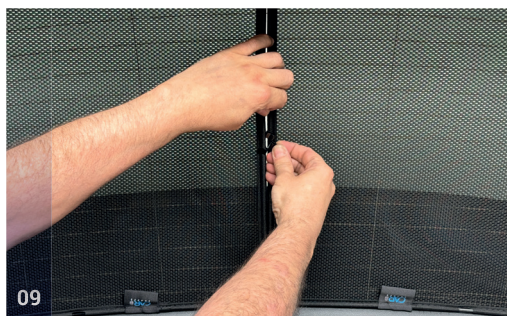

M02 - x2

VW ARTEON SHOOTING BRAKE | ESTATE

VW-ARTE-E-A

Tailgate Window

CLIP PLACEMENT

Tailgate Shades - x2

M12 - x2

M14 - x1