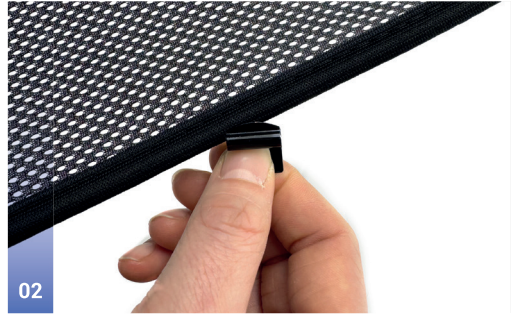

M02 - x2

VW ARTEON SHOOTING BRAKE | ESTATE

VW-ARTE-E-A

Tailgate Window

CLIP PLACEMENT

Tailgate Shades - x2

M12 - x2

M14 - x1