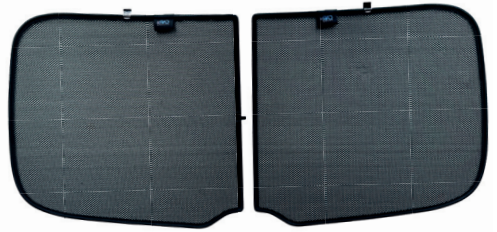

VW ARTEON SHOOTING BRAKE | ESTATE VW-ARTE-E-A

Included Components:

Side Window Shades

Tailgate Shades

Port Window Shades

M01

M02 x2

M03

M04

M05

M09

M11

M12 x2

M13 x4

M14 x1

P01