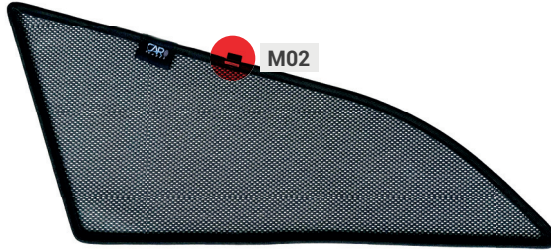

P02 - x4

M13 - x4

CLEANER - x1

VW ARTEON SHOOTING BRAKE | ESTATE

VW-ARTE-E-A

Port Windows

Port Window Shades - x2

CLIP PLACEMENT