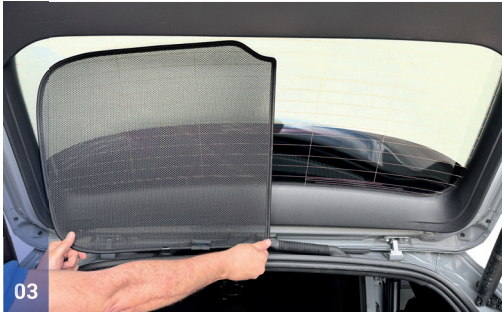

M02 - x2

VW ARTEON SHOOTING BRAKE | ESTATE

VW-ARTE-E-A

Tailgate Window

CLIP PLACEMENT

Tailgate Shades - x2

M12 - x2

M14 - x1