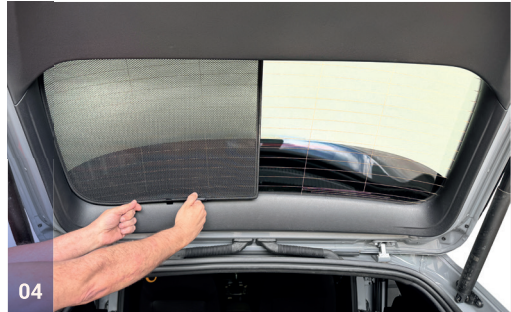

M02 - x2

VW ARTEON SHOOTING BRAKE | ESTATE

VW-ARTE-E-A

Tailgate Window

CLIP PLACEMENT

Tailgate Shades - x2

M12 - x2

M14 - x1