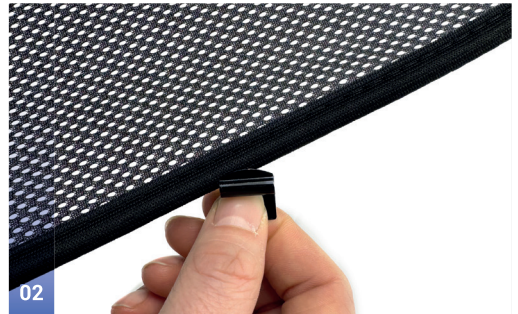

VW ARTEON SHOOTING BRAKE | ESTATE

VW-ARTE-E-A

Side Windows

Side Window Shades - x2

CLIP PLACEMENT

P02 - x4

M13 - x4

CLEANER - x1