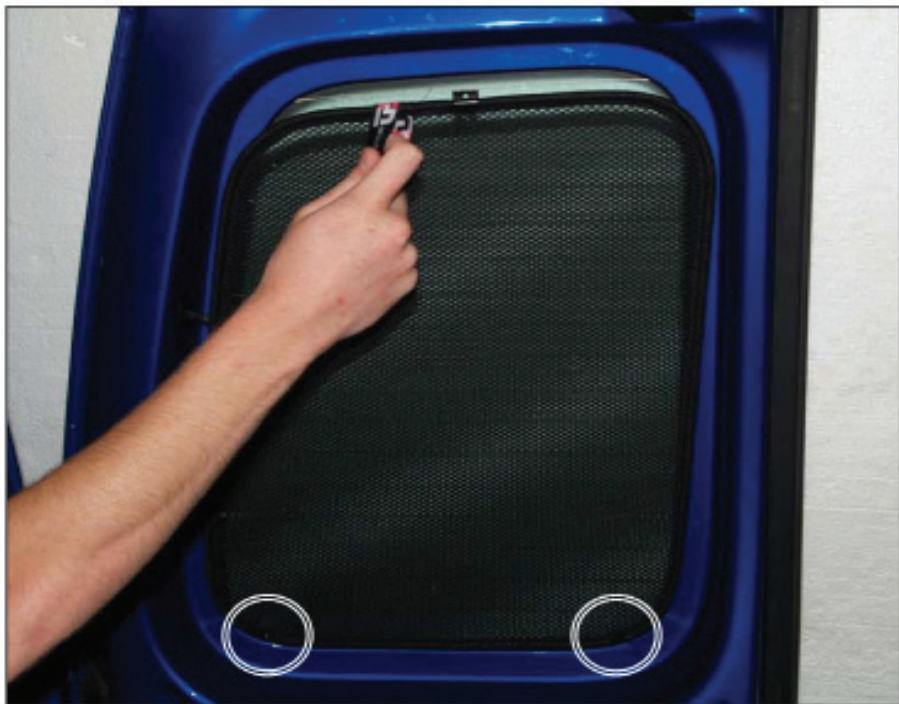

REAR SHADE INSTALLATION

Installation

VOLKSWAGEN CADDY TWIN DOOR
VW-CADD-2-A

REAR SHADE INSTALLATION

Installation

VOLKSWAGEN CADDY TWIN DOOR
VW-CADD-2-A

REAR SHADE INSTALLATION

Installation