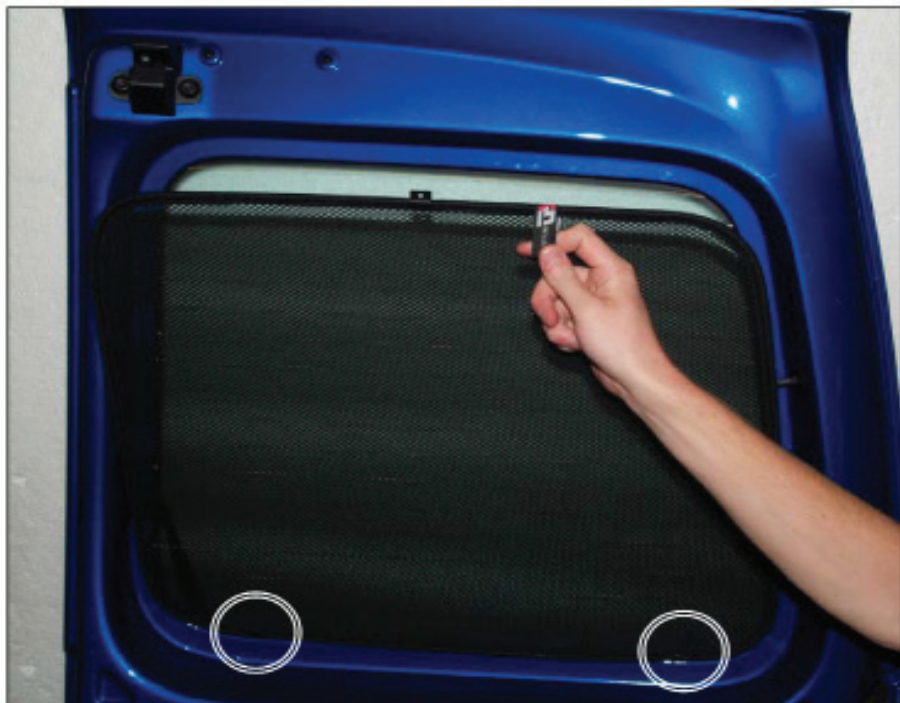

VOLKSWAGEN CADDY TWIN DOOR
VW-CADD-2-A

REAR SHADE INSTALLATION

Installation

VOLKSWAGEN CADDY TWIN DOOR
VW-CADD-2-A

REAR SHADE INSTALLATION

Installation

VOLKSWAGEN CADDY TWIN DOOR
VW-CADD-2-A

REAR SHADE INSTALLATION