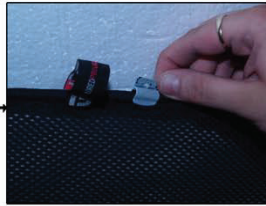

Installation

VW GOLF MK IV 5DR

VW-GOLF-5-D

TAILGATE SHADE INSTALLATION