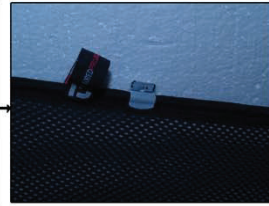

Installation

VW GOLF MK IV 5DR

VW-GOLF-5-D

TAILGATE SHADE INSTALLATION