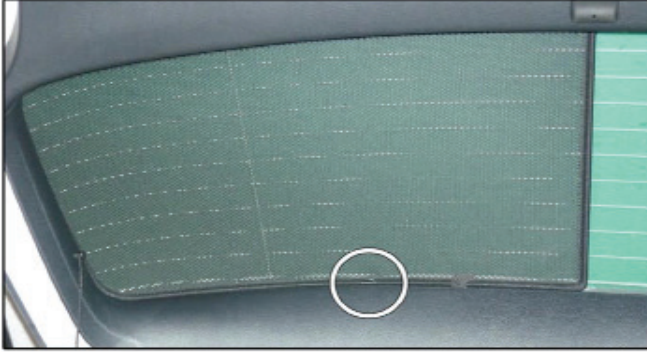

Installation

VOLKSWAGEN GOLF (MK6) 5DR
VW-GOLF-5-F

TAILGATE SHADE INSTALLATION

Installation

VOLKSWAGEN GOLF (MK6) 5DR
VW-GOLF-5-F

TAILGATE SHADE INSTALLATION

x2