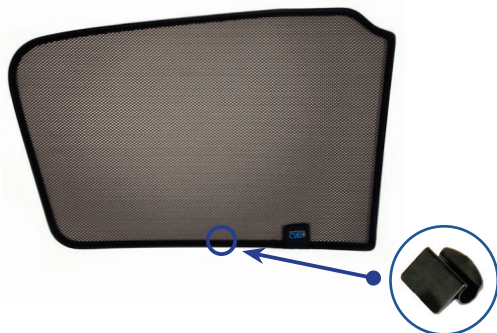

Installation

VOLKSWAGEN GOLF (MK7) 5DR
VW-GOLF-5-G

Components Needed

Tailgate Shade Installation

STEP 1