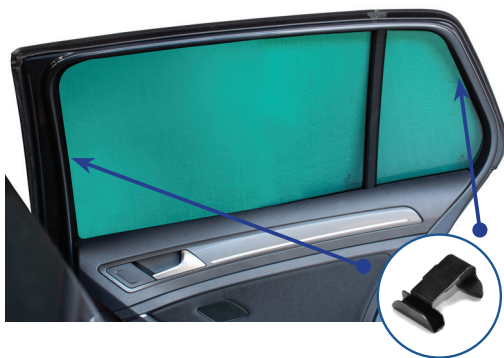

Installation

VOLKSWAGEN GOLF (MK7) 5DR
VW-GOLF-5-G

Components Needed

Side Shade Installation

STEP 1

STEP 2

STEP 3

STEP 4

STEP 5

Repeat Step 3 & 4 for the left hand clip

STEP 6