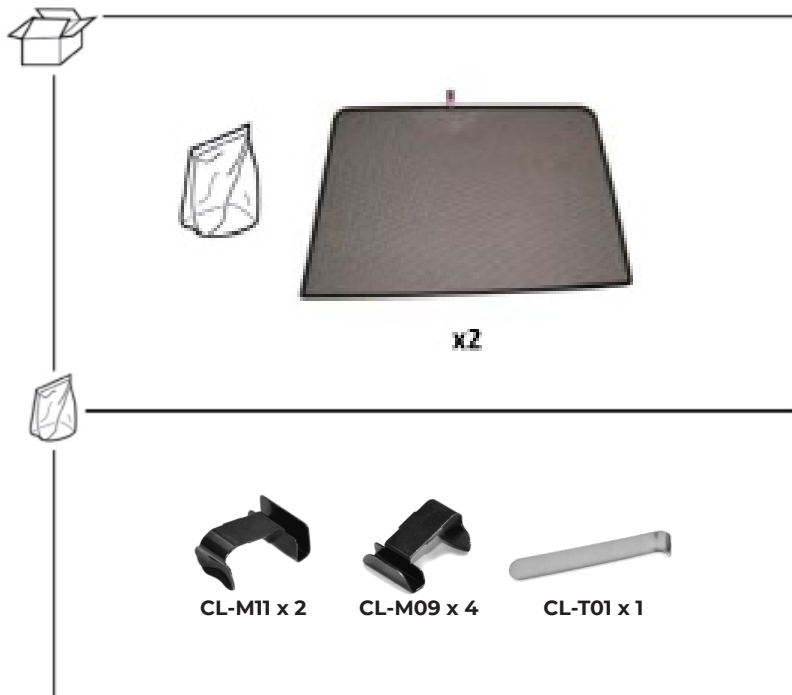

# Installation Manual

VOLKSWAGEN GOLF (MK4) ESTATE  
VW-GOLF-E-D-18

## COMPONENTS INCLUDED