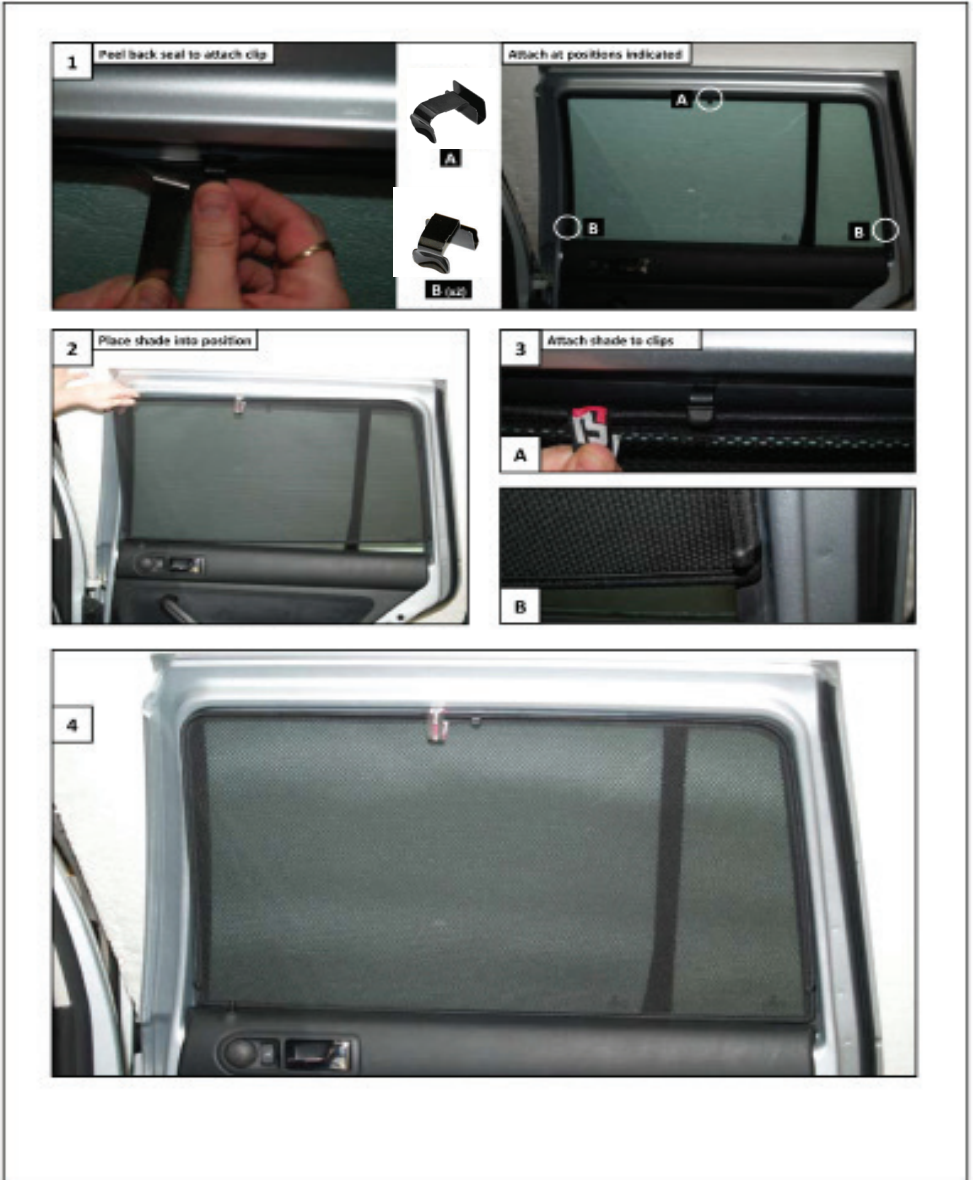

Installation Manual

VOLKSWAGEN GOLF (MK4) ESTATE
VW-GOLF-E-D

COMPONENTS INCLUDED

Installation

VOLKSWAGEN GOLF (MK4) ESTATE
VW-GOLF-E-D

Installation

VOLKSWAGEN GOLF (MK4) ESTATE
VW-GOLF-E-D

Position shade into place. No fixing clips required