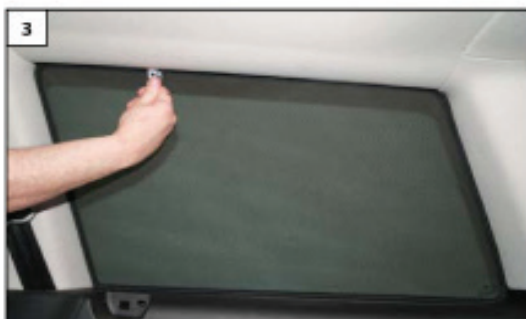

Installation Manual

VOLKSWAGEN GOLF (MK4) ESTATE
VW-GOLF-E-D

COMPONENTS INCLUDED

Installation

VOLKSWAGEN GOLF (MK4) ESTATE
VW-GOLF-E-D

Installation

VOLKSWAGEN GOLF (MK4) ESTATE
VW-GOLF-E-D

Position shade into place. No fixing clips required