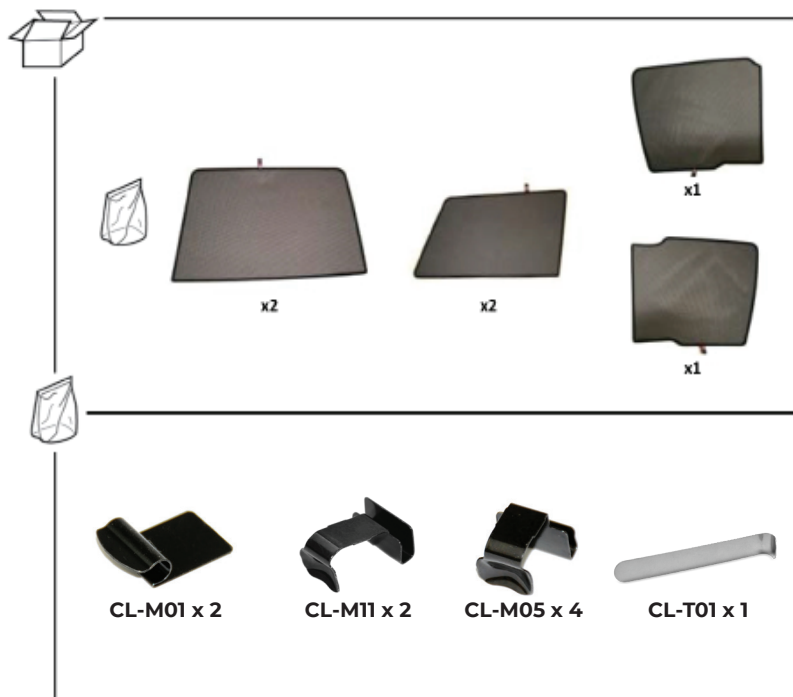

Installation Manual

VOLKSWAGEN GOLF (MK4) ESTATE
VW-GOLF-E-D

COMPONENTS INCLUDED

Installation

VOLKSWAGEN GOLF (MK4) ESTATE
VW-GOLF-E-D

Installation

VOLKSWAGEN GOLF (MK4) ESTATE
VW-GOLF-E-D

Position shade into place. No fixing clips required

Installation

VOLKSWAGEN GOLF (MK4) ESTATE
VW-GOLF-E-D