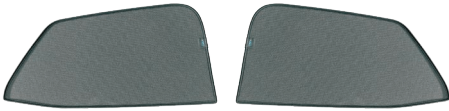

## VOLKSWAGEN ID.3 | 5-DOOR VW-ID3-5-A

### Included Components:

Side Window Shades

Tailgate Shades

M01

M02

M03

M04

M05