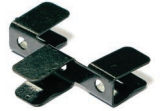

### Included Components:

Side Window Shades

Tailgate Shades

M01

M02

M03

M04

M05

M09

M11 - x4

M12 - x2

M13

M14 - x1

P01

P02

CLEANER

TRIM TOOL - x1