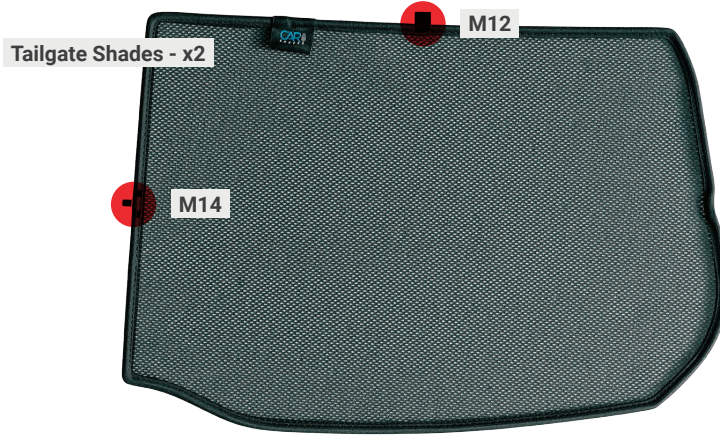

VOLKSWAGEN ID.3 | 5-DOOR

VW-ID3-5-A

Tailgate Window

CLIP PLACEMENT