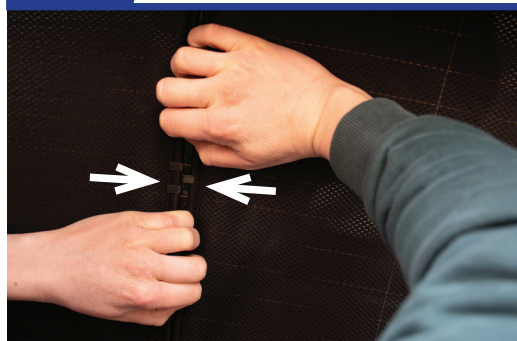

Installation

VW PASSAT 4DR
VW-PASS-4-D

Tailgate Shade Installation

STEP 7

STEP 8

Repeat this whole process for the other side.

STEP 9

STEP 10

STEP 11

STEP 12