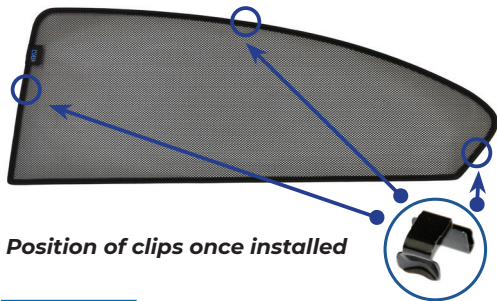

CL-M12 x 2

CL-M14 x 1

CL-T01 x 1

Installation

VW PASSAT 4DR
VW-PASS-4-D

Components Needed

Side Shades

CL-M05 x 6

CL-T01 x 1

Side Shade Installation

STEP 1

Position of clips once installed

STEP 2

STEP 3

STEP 4

STEP 5