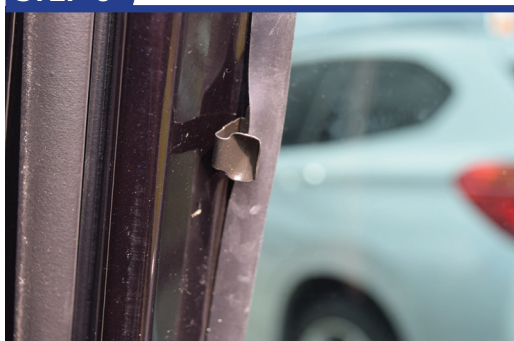

Installation

VW PASSAT 4DR
VW-PASS-4-D

Components Needed

Side Shade Installation

STEP 1

STEP 2

STEP 3

STEP 4

STEP 5

STEP 6