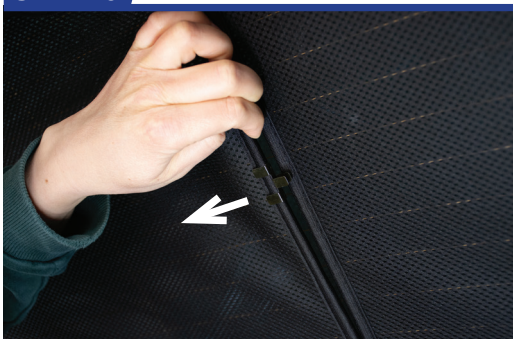

Installation

VW PASSAT 4DR
VW-PASS-4-D

Tailgate Shade Installation

STEP 7

STEP 8

Repeat this whole process for the other side.

STEP 9

STEP 10

STEP 11

STEP 12