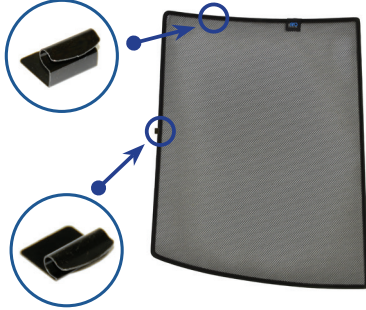

STEP 11

STEP 12

Repeat this whole process for the other side.

Installation

VW PASSAT 4DR
VW-PASS-4-D

Components Needed

Tailgate Shades

CL-M12 x 2

CL-M14 x 1

CL-M13 x 2

Tailgate Shade Installation

STEP 1

STEP 2

STEP 3

STEP 4

STEP 5