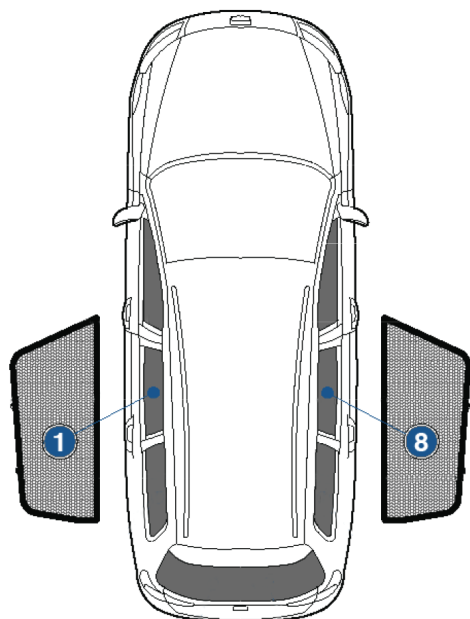

Installation Manual

VW PASSAT EST
VW-PASS-E-D-18

COMPONENTS INCLUDED

SHADES

1+8

FIXING CLIPS

CL-M05 x 4

CL-T01 x 1

CAR[®]
S H A D E S

Side Shade Installation

VW PASSAT EST
VW-PASS-E-D-18

COMPONENTS NEEDED:

1+8

CL-M05 x 4