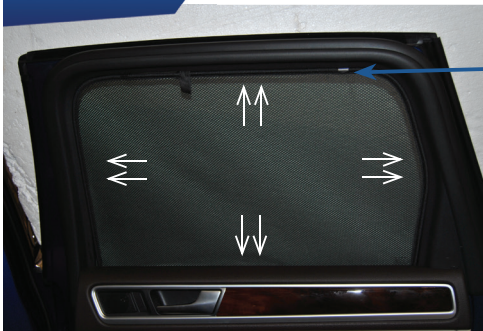

Side Shade Installation

VW TOUAREG 5DR
VW-TOUA-5-C

COMPONENTS NEEDED:

STEP #1

ATTACH CLIPS ON SHADE EDGES

STEP #2

POSITION THE SIDE SHADE

STEP #3

INSERT CLIPS INSIDE WEATHERSTRIP

STEP #4

ENSURE SECURELY FITTED IN PLACE

CAR
SHADES

Quarter Light Shade Installation

VW TOUAREG 5DR
VW-TOUA-5-C

COMPONENTS NEEDED:

STEP #1