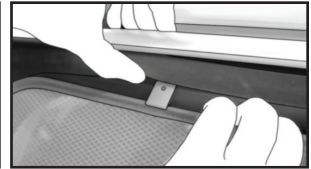

INSERT CLIPS INSIDE WEATHERSTRIP

STEP #4

ENSURE SECURELY FITTED IN PLACE

CAR
SHADES

Quarter Light Shade Installation

VW TOUAREG 5DR
VW-TOUA-5-C

COMPONENTS NEEDED:

STEP #1