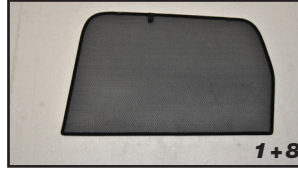

Side Shade Installation

VW TOUAREG 5DR
VW-TOUA-5-C

COMPONENTS NEEDED: