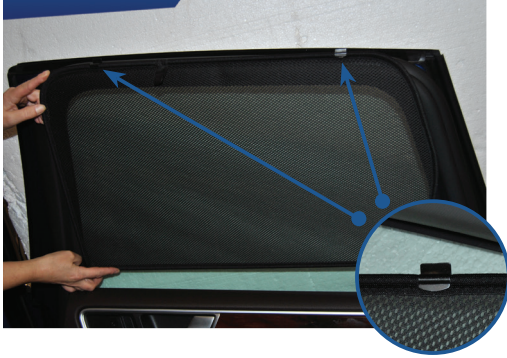

Side Shade Installation

VW TOUAREG 5DR
VW-TOUA-5-C

COMPONENTS NEEDED:

STEP #1

ATTACH CLIPS ON SHADE EDGES

STEP #2

POSITION THE SIDE SHADE

STEP #3

INSERT CLIPS INSIDE WEATHERSTRIP

STEP #4

ENSURE SECURELY FITTED IN PLACE

CAR
SHADES

Quarter Light Shade Installation

VW TOUAREG 5DR
VW-TOUA-5-C

COMPONENTS NEEDED:

STEP #1