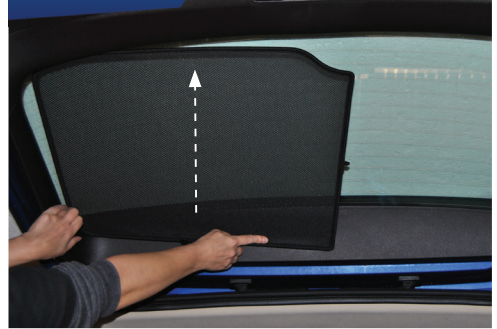

STEP #2 POSITION THE REAR SHADE