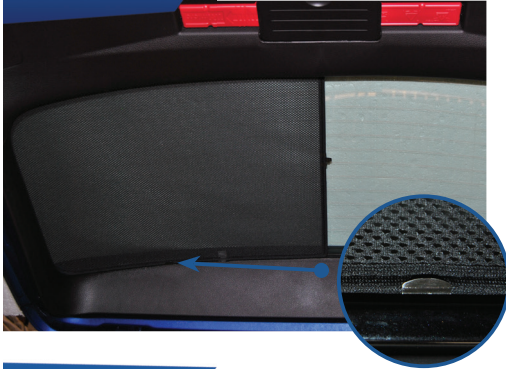

INSERT CLIPS INSIDE WEATHERSTRIP

STEP #4

ENSURE SECURELY FITTED IN PLACE

CAR
SHADES

Quarter Light Shade Installation

VW TOUAREG 5DR
VW-TOUA-5-C

COMPONENTS NEEDED:

STEP #1

POSITION THE SHADE

STEP #2

FIT THE SHADE AROUND INTERIOR TRIM

STEP #3

ENSURE SECURELY FITTED IN PLACE

Rear Shade Installation

VW TOUAREG 5DR
VW-TOUA-5-C

COMPONENTS NEEDED:

STEP #1 ATTACH CLIPS ON SHADE EDGES

STEP #2 POSITION THE REAR SHADE

STEP #3 INSERT CLIPS BEHIND INTERIOR TRIM

STEP #4 REPEAT THE PROCESS ON OTHER SHADE

STEP #5 ENSURE SECURELY FITTED IN PLACE