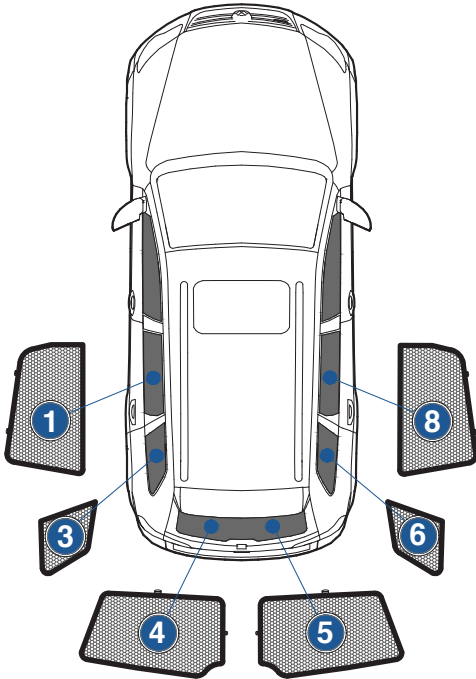

Installation Manual

VW TOUAREG 5DR
VW-TOUA-5-C

COMPONENTS INCLUDED

SHADES

FIXING CLIPS

CL-M04 x 4

CL-M12 x 2

CL-M14 x 1

Side Shade Installation

VW TOUAREG 5DR
VW-TOUA-5-C

COMPONENTS NEEDED:

STEP #1

ATTACH CLIPS ON SHADE EDGES

STEP #2

POSITION THE SIDE SHADE

STEP #3

INSERT CLIPS INSIDE WEATHERSTRIP

STEP #4

ENSURE SECURELY FITTED IN PLACE

CAR
SHADES

Quarter Light Shade Installation

VW TOUAREG 5DR
VW-TOUA-5-C

COMPONENTS NEEDED:

STEP #1