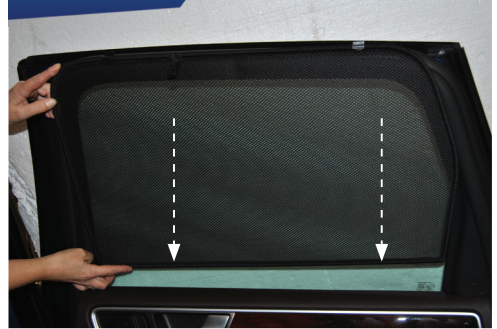

Side Shade Installation

VW TOUAREG 5DR
VW-TOUA-5-C

COMPONENTS NEEDED:

STEP #1

ATTACH CLIPS ON SHADE EDGES

STEP #2

POSITION THE SIDE SHADE

STEP #3

INSERT CLIPS INSIDE WEATHERSTRIP

STEP #4

ENSURE SECURELY FITTED IN PLACE

CAR
SHADES

Quarter Light Shade Installation

VW TOUAREG 5DR
VW-TOUA-5-C

COMPONENTS NEEDED:

STEP #1