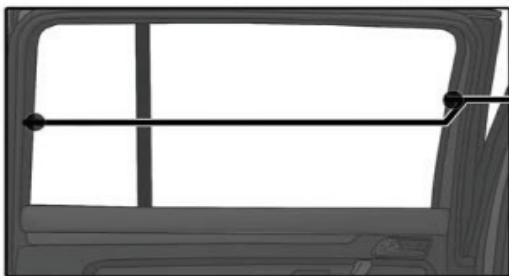

## SIDE SHADE INSTALLATION

① + ⑧

① + ⑧

CL-M05

① + ⑧