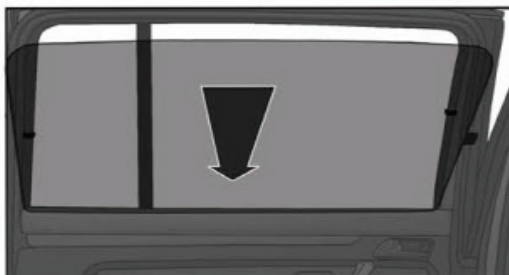

## SIDE SHADE INSTALLATION

① + ⑧

① + ⑧

CL-M05

① + ⑧