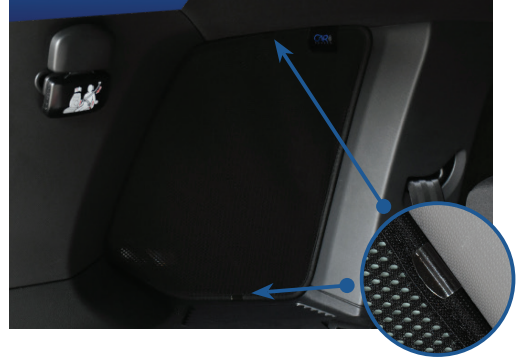

COMPONENTS NEEDED:

STEP #1

ATTACH CLIPS ON SHADE EDGES

STEP #2

INSERT CLIPS BEHIND INTERIOR TRIM

STEP #3

ENSURE SECURELY FITTED IN PLACE

CAR
SHADES