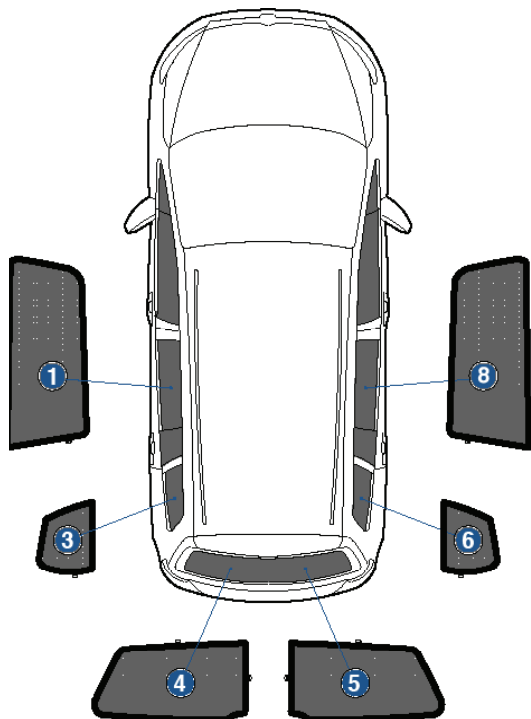

Installation Manual

VOLKSWAGEN TOURAN 5DR
VW-TOUR-5-C

COMPONENTS INCLUDED

SHADES

FIXING CLIPS

CL-M02 x 4

CL-M12 x 2

CL-M11 x 4

CL-M14 x 4

CL-T01 x 1

Side Shade Installation

VOLKSWAGEN TOURAN 5DR
VW-TOUR-5-C

COMPONENTS NEEDED:

STEP #1

INSERT CLIPS INSIDE WEATHERSTRIP

STEP #2

POSITION THE SIDE SHADE

STEP #3

ATTACH SIDE SHADE BEHIND CLIPS

STEP #4

ENSURE SECURELY FITTED IN PLACE

CAR
SHADES

Quarter Light Shade Installation

VOLKSWAGEN TOURAN 5DR
VW-TOUR-5-C

COMPONENTS NEEDED:

STEP #1

ATTACH CLIPS ON SHADE EDGES

STEP #2

INSERT CLIPS BEHIND INTERIOR TRIM

STEP #3

ENSURE SECURELY FITTED IN PLACE

CAR
SHADES