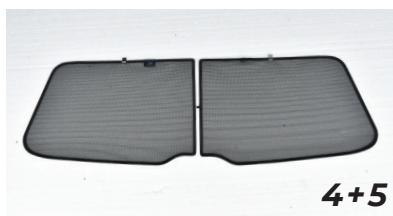

Installation Manual

VOLKSWAGEN TOURAN 5DR
VW-TOUR-5-C

COMPONENTS INCLUDED

SHADES

FIXING CLIPS

CL-M02 x 4

CL-M12 x 2

CL-M11 x 4

CL-M14 x 4

CL-T01 x 1

Side Shade Installation

VOLKSWAGEN TOURAN 5DR
VW-TOUR-5-C

COMPONENTS NEEDED:

STEP #1

INSERT CLIPS INSIDE WEATHERSTRIP

STEP #2